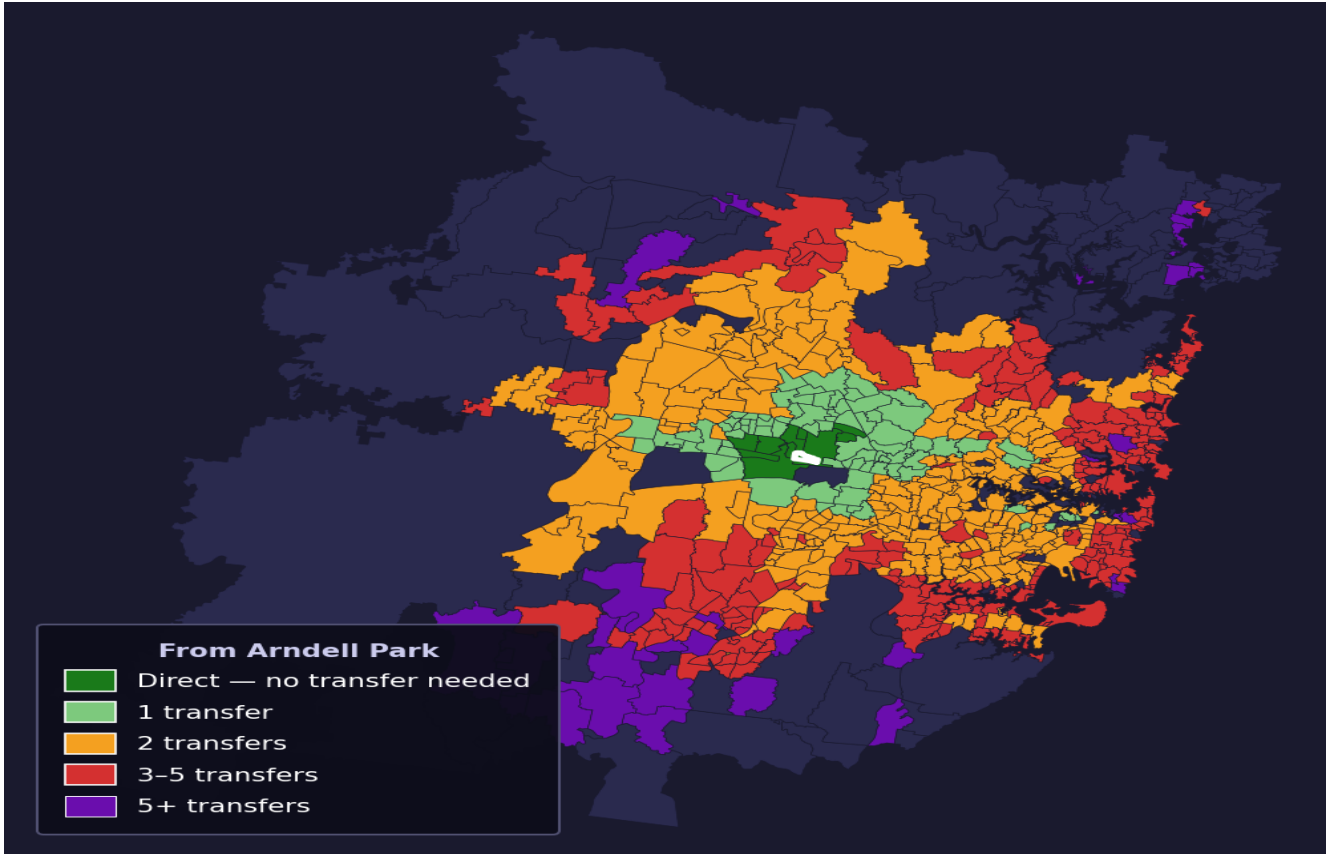

# Arndell Park

Rank #491 of 781 suburbs

<b>Composite</b> <b>57</b> / <sub>100</sub>	<b>Journey Quality</b> <b>37</b> / <sub>100</sub>	<b>Cost Efficiency</b> <b>94</b> / <sub>100</sub>	<b>Connectivity</b> <b>56</b> / <sub>100</sub>
--	--	--	---

<b>Direct (0 transfers)</b>	<b>11 of 781</b>
<b>1 transfer</b>	<b>82 of 781</b>
<b>2 transfers</b>	<b>287 of 781</b>
<b>3-5 transfers</b>	<b>236 of 781</b>
<b>5+ transfers</b>	<b>164 of 781</b>

Destination	Time	Single Trip	Weekly
Sydney CBD	123 min	\$6.86	<b>\$50.00/wk</b>
Parramatta	80 min	\$5.17	<b>\$50.00/wk</b>
Sydney Airport	185 min	\$9.14	
Macquarie Park	102 min	\$5.98	<b>\$50.00/wk</b>
Olympic Park	145 min	\$7.45	<b>\$50.00/wk</b>