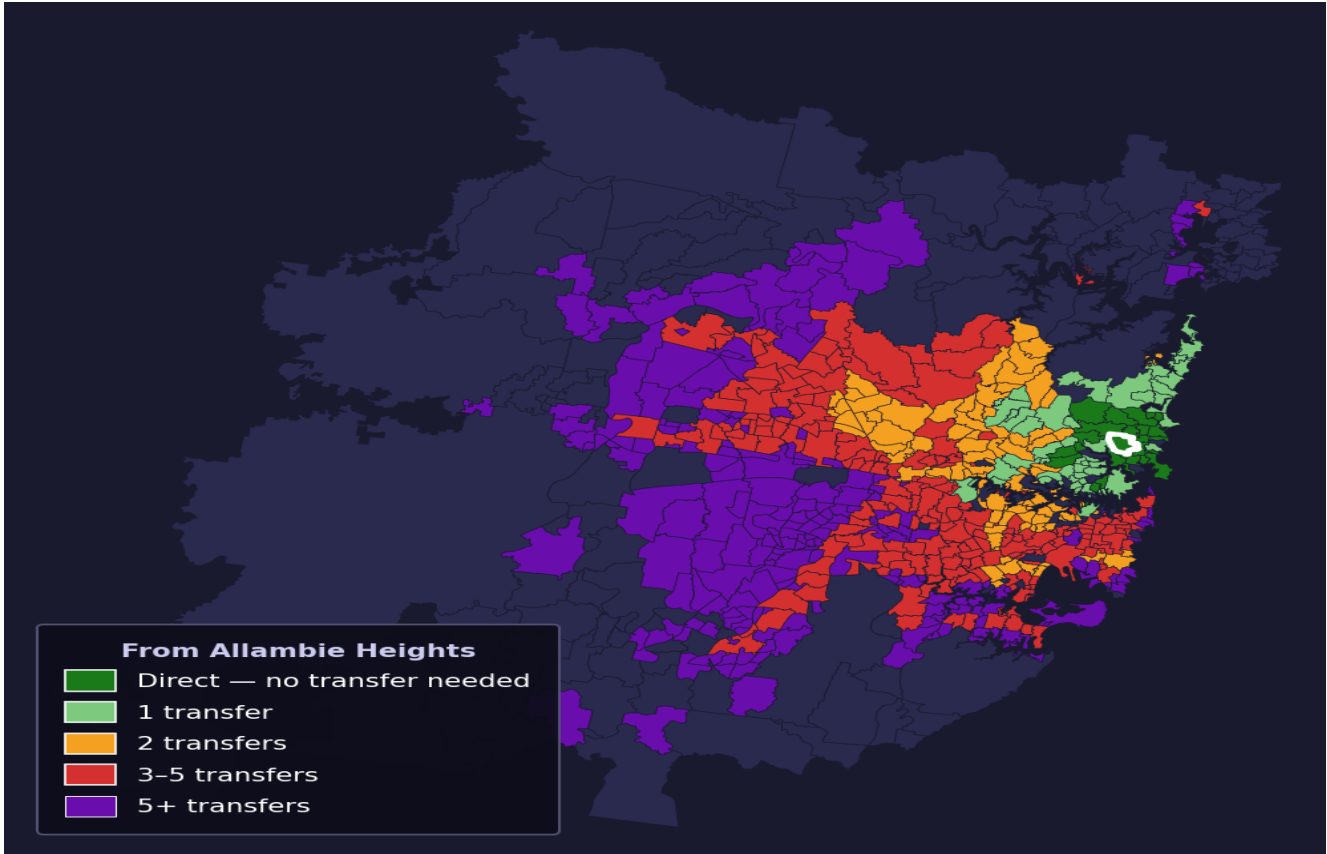

Allambie Heights

Rank #399 of 781 suburbs

Composite 62 _{/100}	Journey Quality 67 _{/100}	Cost Efficiency 79 _{/100}	Connectivity 40 _{/100}
---	---	---	--

Direct (0 transfers)	27 of 781
1 transfer	56 of 781
2 transfers	101 of 781
3-5 transfers	211 of 781
5+ transfers	385 of 781

Destination	Time	Single Trip	Weekly
Sydney CBD	66 min	\$5.06	\$50.00/wk
Parramatta	117 min	\$7.82	\$50.00/wk
Sydney Airport	145 min	\$7.24	
Macquarie Park	66 min	\$5.06	\$50.00/wk
Olympic Park	114 min	\$6.37	\$50.00/wk