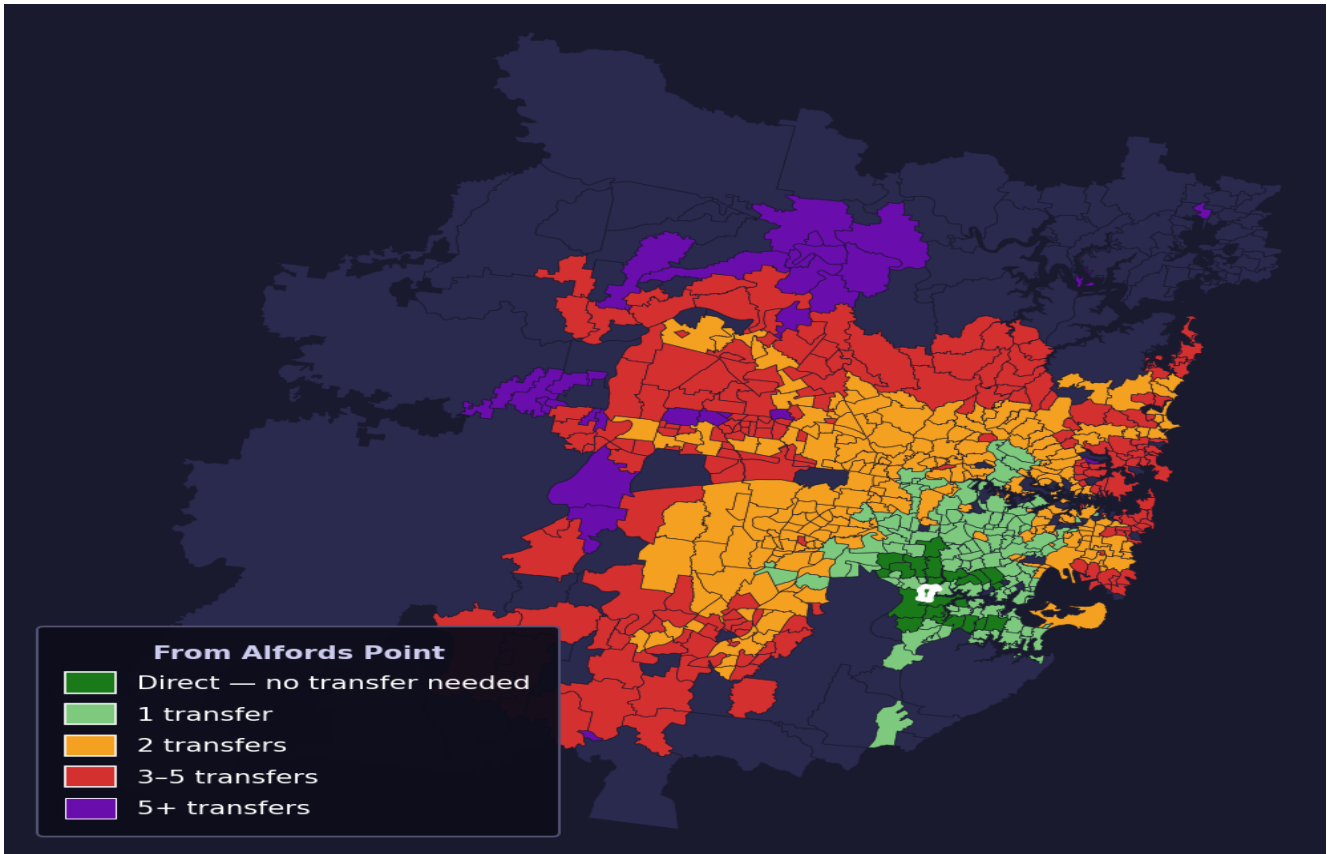

Alfords Point

Rank #573 of 781 suburbs

Composite 54 /100	Journey Quality 26 /100	Cost Efficiency 96 /100	Connectivity 59 /100
------------------------------------	--	--	---------------------------------------

Direct (0 transfers)	22 of 781
1 transfer	133 of 781
2 transfers	243 of 781
3-5 transfers	216 of 781
5+ transfers	166 of 781

Destination	Time	Single Trip	Weekly
Sydney CBD	142 min	\$7.75	\$50.00/wk
Parramatta	119 min	\$6.37	\$50.00/wk
Sydney Airport	149 min	\$8.21	
Macquarie Park	171 min	\$8.40	\$50.00/wk
Olympic Park	114 min	\$6.64	\$49.90/wk