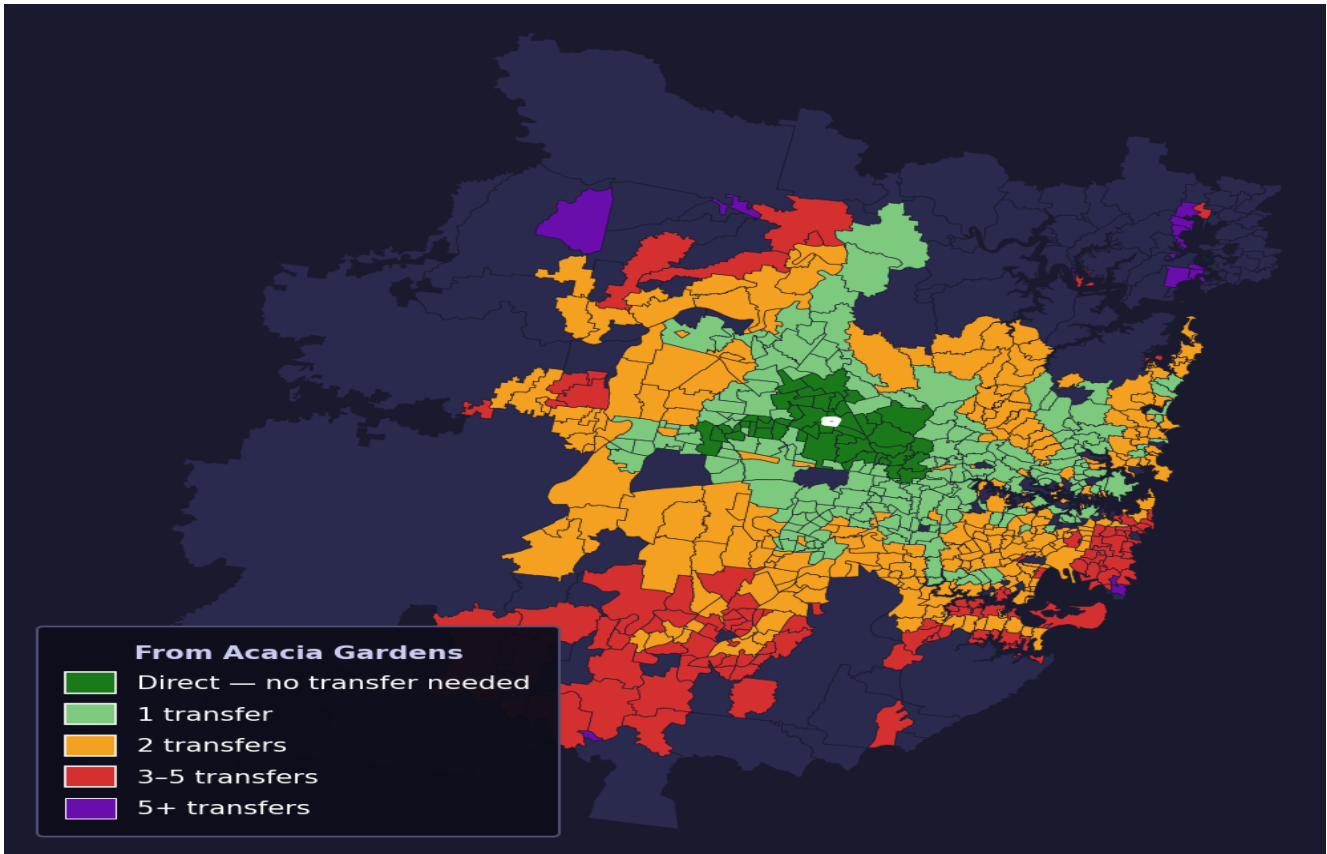

Acacia Gardens

Rank #340 of 781 suburbs

Composite 65 _{/100}	Journey Quality 47 _{/100}	Cost Efficiency 90 _{/100}	Connectivity 70 _{/100}
---	---	---	--

Direct (0 transfers)	46 of 781
1 transfer	206 of 781
2 transfers	271 of 781
3-5 transfers	119 of 781
5+ transfers	138 of 781

Destination	Time	Single Trip	Weekly
Sydney CBD	104 min	\$6.68	\$50.00/wk
Parramatta	68 min	\$5.17	\$50.00/wk
Sydney Airport	160 min	\$8.71	
Macquarie Park	80 min	\$5.75	\$50.00/wk
Olympic Park	122 min	\$8.41	\$50.00/wk