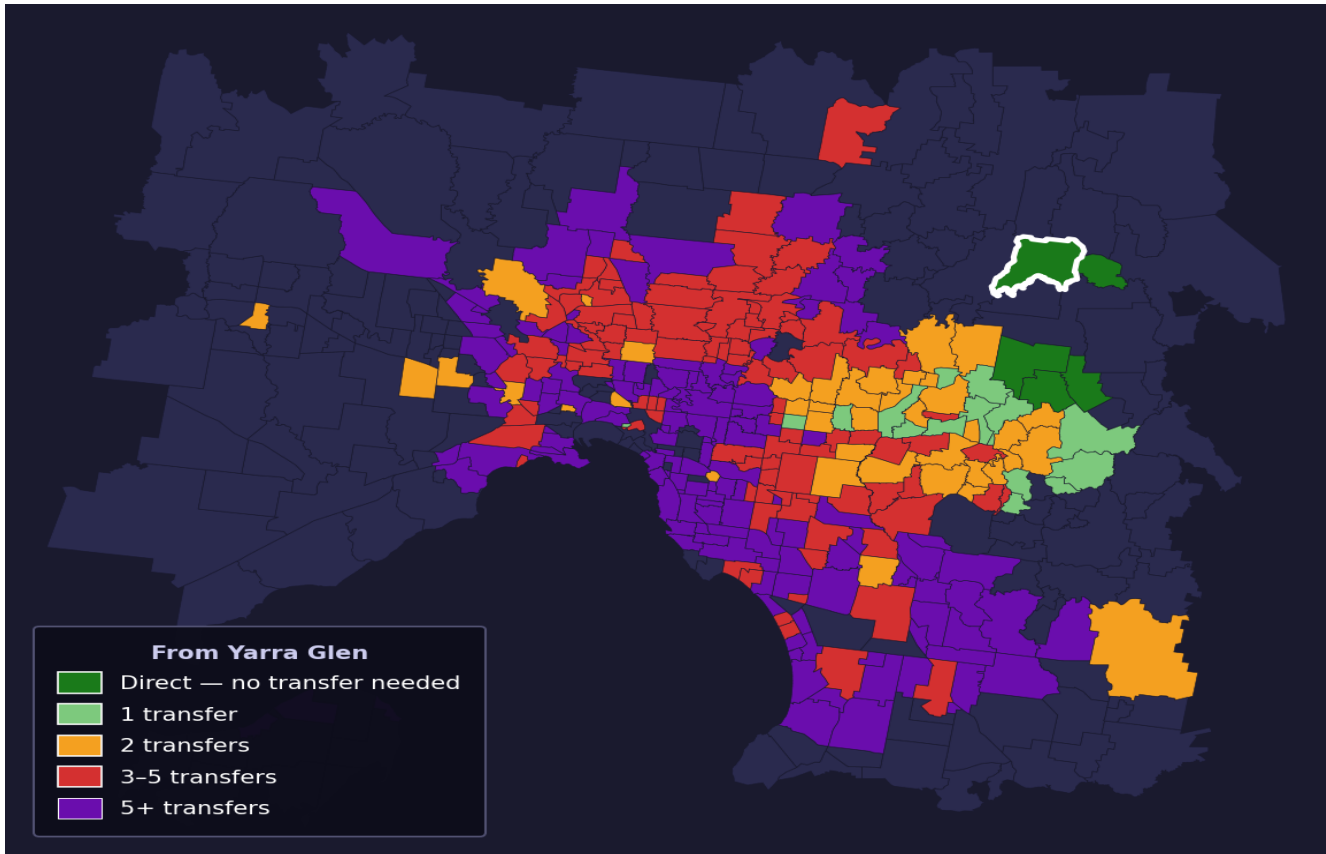

Yarra Glen

Rank #405 of 450 suburbs

Composite 44 /100	Journey Quality 36 /100	Cost Efficiency 70 /100	Connectivity 33 /100
------------------------------------	--	--	---------------------------------------

Direct (0 transfers)	4 of 450
1 transfer	15 of 450
2 transfers	40 of 450
3-5 transfers	103 of 450
5+ transfers	287 of 450

Destination	Time	Single Trip	Weekly
Melbourne CBD	99 min	\$5.84	\$50.58/wk
Frankston	151 min	\$7.49	\$56.09/wk
Melbourne Airport	158 min	\$7.95	
Box Hill	82 min	\$5.67	\$52.69/wk
Dandenong	124 min	\$6.80	\$55.68/wk