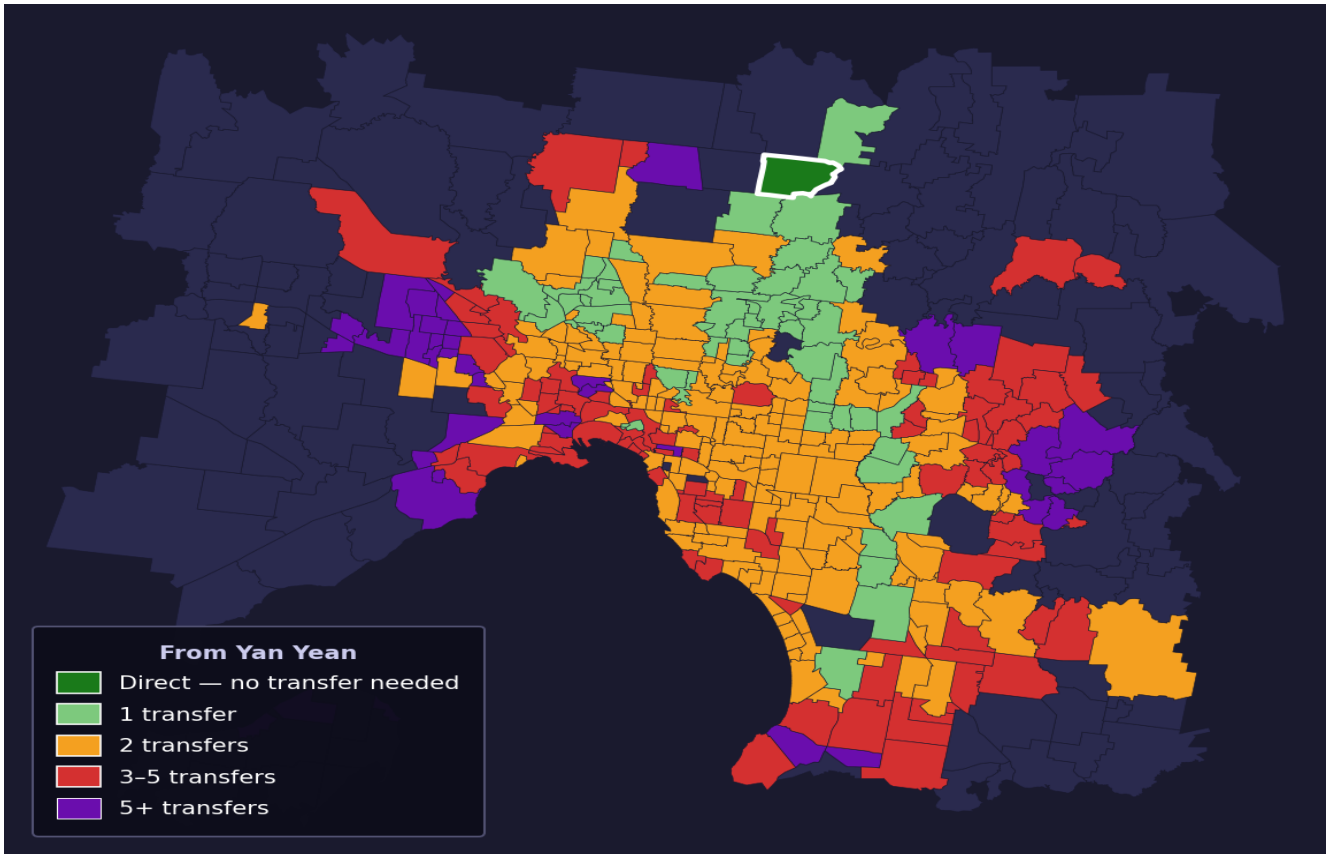

Yan Yean

Rank #269 of 450 suburbs

Composite 58 /100	Journey Quality 48 /100	Cost Efficiency 71 /100	Connectivity 64 /100
------------------------------------	--	--	---------------------------------------

Direct (0 transfers)	0 of 450
1 transfer	55 of 450
2 transfers	173 of 450
3-5 transfers	96 of 450
5+ transfers	125 of 450

Destination	Time	Single Trip	Weekly
Melbourne CBD	83 min	\$4.26	\$41.41/wk
Frankston	155 min	\$6.81	\$51.09/wk
Melbourne Airport	113 min	\$5.36	
Box Hill	103 min	\$5.71	\$49.55/wk
Dandenong	139 min	\$5.88	\$46.73/wk