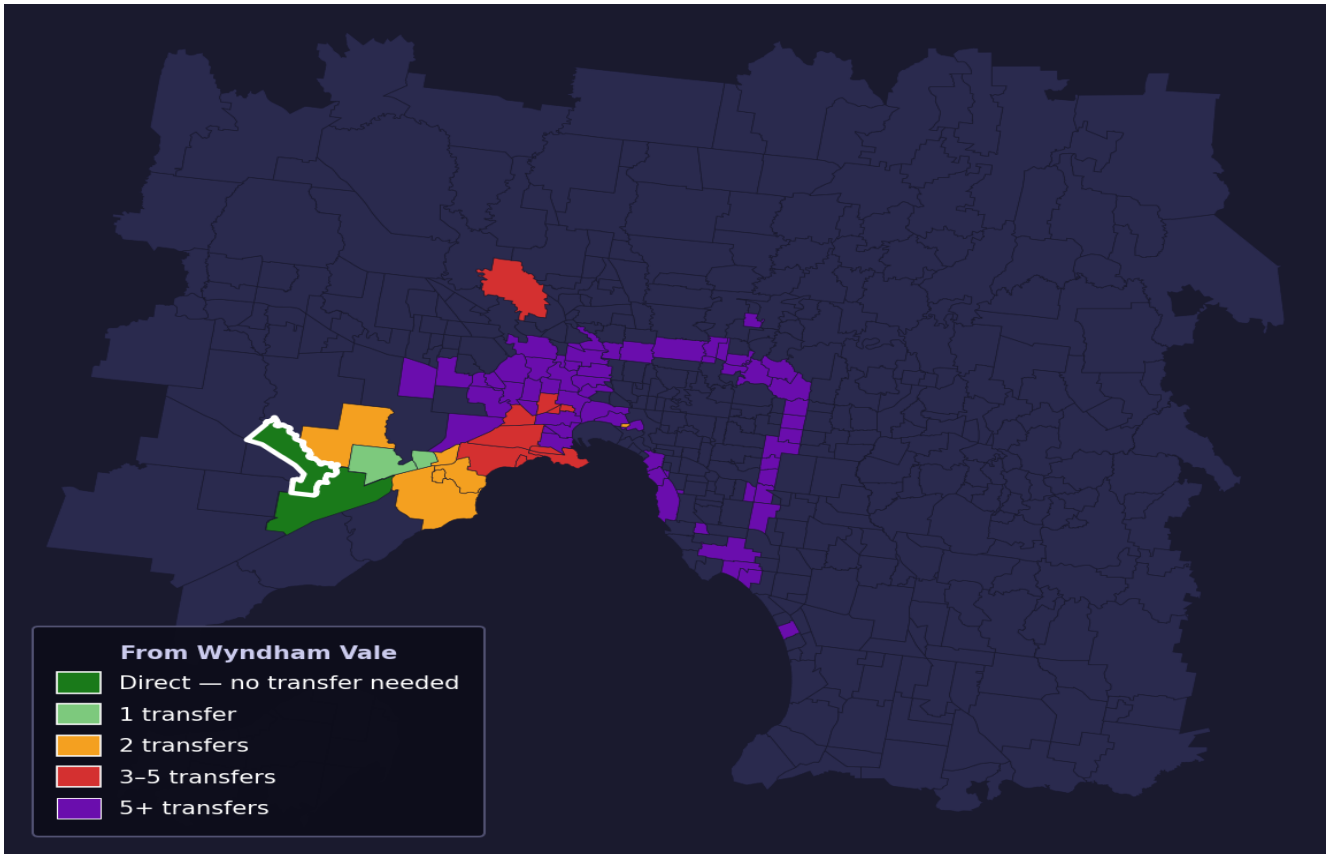

# Wyndham Vale

Rank #431 of 450 suburbs

<b>Composite</b> <b>41</b> /100	<b>Journey Quality</b> <b>52</b> /100	<b>Cost Efficiency</b> <b>67</b> /100	<b>Connectivity</b> <b>1</b> /100
------------------------------------	--	--	--------------------------------------

Direct (0 transfers)	1 of 450
1 transfer	2 of 450
2 transfers	6 of 450
3-5 transfers	10 of 450
5+ transfers	430 of 450

Destination	Time	Single Trip	Weekly
Melbourne CBD	78 min	\$4.36	<b>\$43.58/wk</b>
Frankston	152 min	\$9.16	<b>\$57.00/wk</b>
Melbourne Airport	96 min	\$6.37	
Box Hill	103 min	\$1.76	<b>\$17.60/wk</b>
Dandenong	142 min	\$8.74	<b>\$57.00/wk</b>