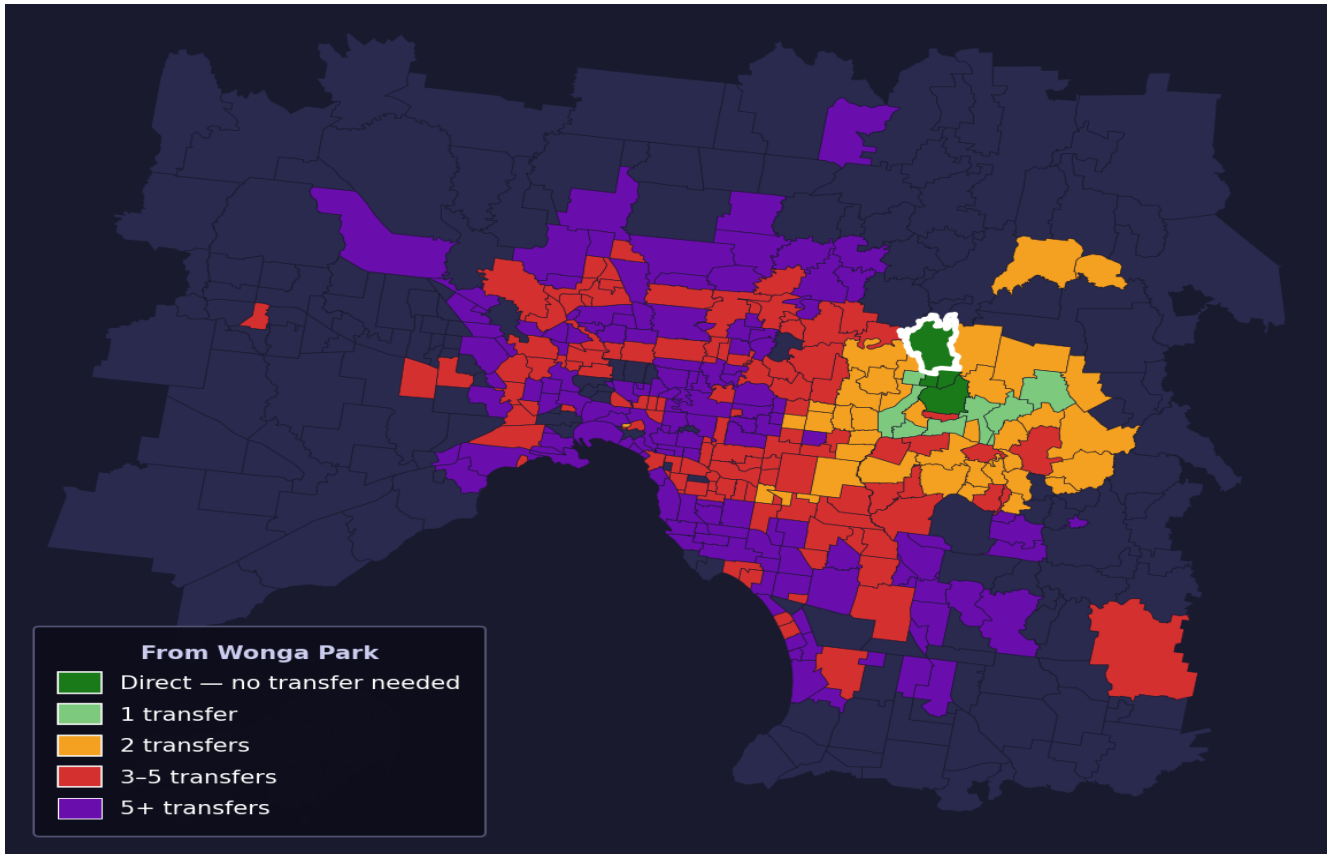

Wonga Park

Rank #385 of 450 suburbs

Composite 47 _{/100}	Journey Quality 48 _{/100}	Cost Efficiency 65 _{/100}	Connectivity 31 _{/100}
---	---	---	--

Direct (0 transfers)	3 of 450
1 transfer	7 of 450
2 transfers	39 of 450
3-5 transfers	114 of 450
5+ transfers	286 of 450

Destination	Time	Single Trip	Weekly
Melbourne CBD	83 min	\$5.06	\$49.86/wk
Frankston	149 min	\$7.86	\$55.18/wk
Melbourne Airport	143 min	\$7.15	
Box Hill	68 min	\$5.15	\$50.82/wk
Dandenong	103 min	\$5.76	\$54.79/wk