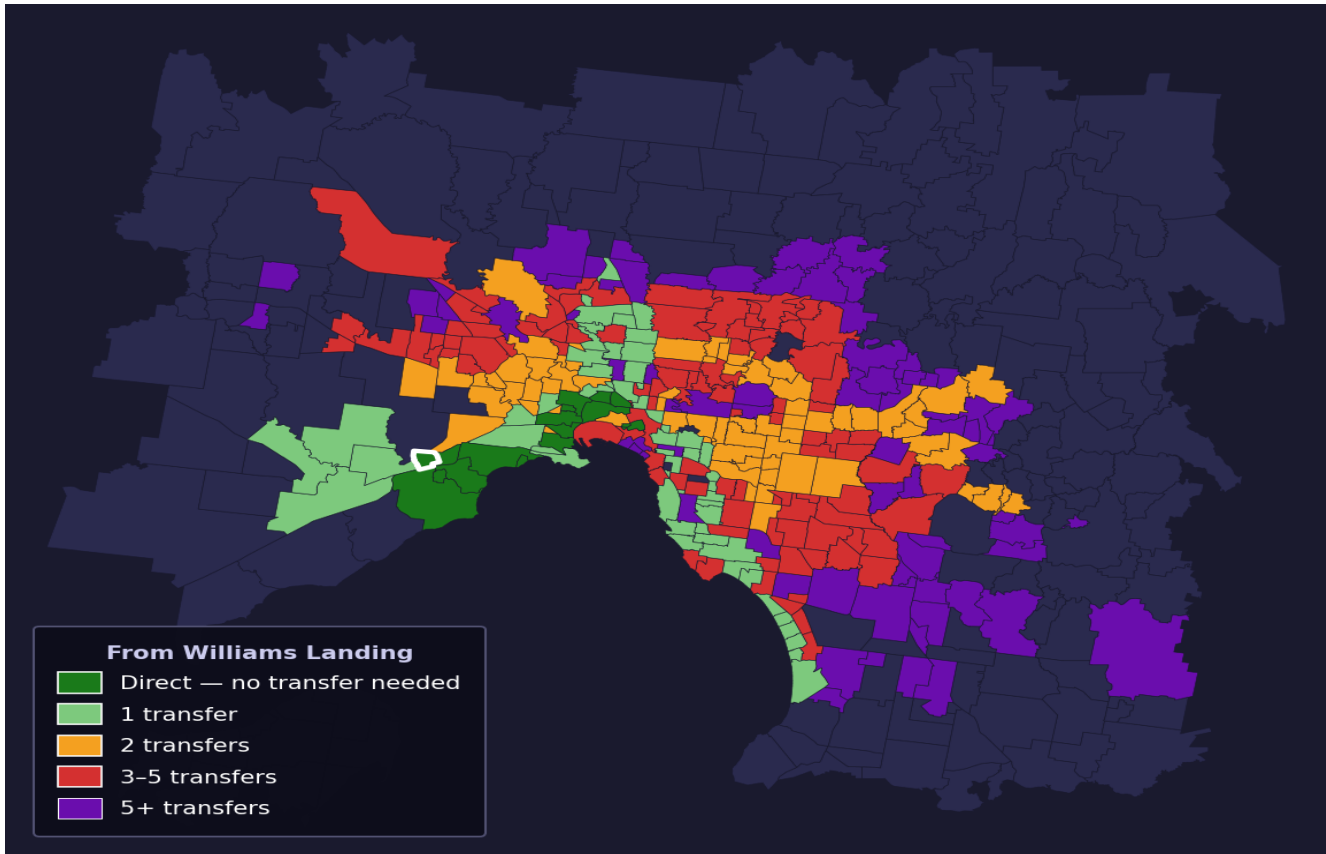

# Williams Landing

Rank #274 of 450 suburbs

<b>Composite</b> <b>58</b> /100	<b>Journey Quality</b> <b>62</b> /100	<b>Cost Efficiency</b> <b>61</b> /100	<b>Connectivity</b> <b>50</b> /100
------------------------------------	--	--	---------------------------------------

Direct (0 transfers)	16 of 450
1 transfer	56 of 450
2 transfers	68 of 450
3-5 transfers	102 of 450
5+ transfers	207 of 450

Destination	Time	Single Trip	Weekly
Melbourne CBD	65 min	\$4.34	\$43.40/wk
Frankston	133 min	\$8.13	\$57.00/wk
Melbourne Airport	107 min	\$6.37	
Box Hill	96 min	\$6.10	\$57.00/wk
Dandenong	130 min	\$8.44	\$57.00/wk