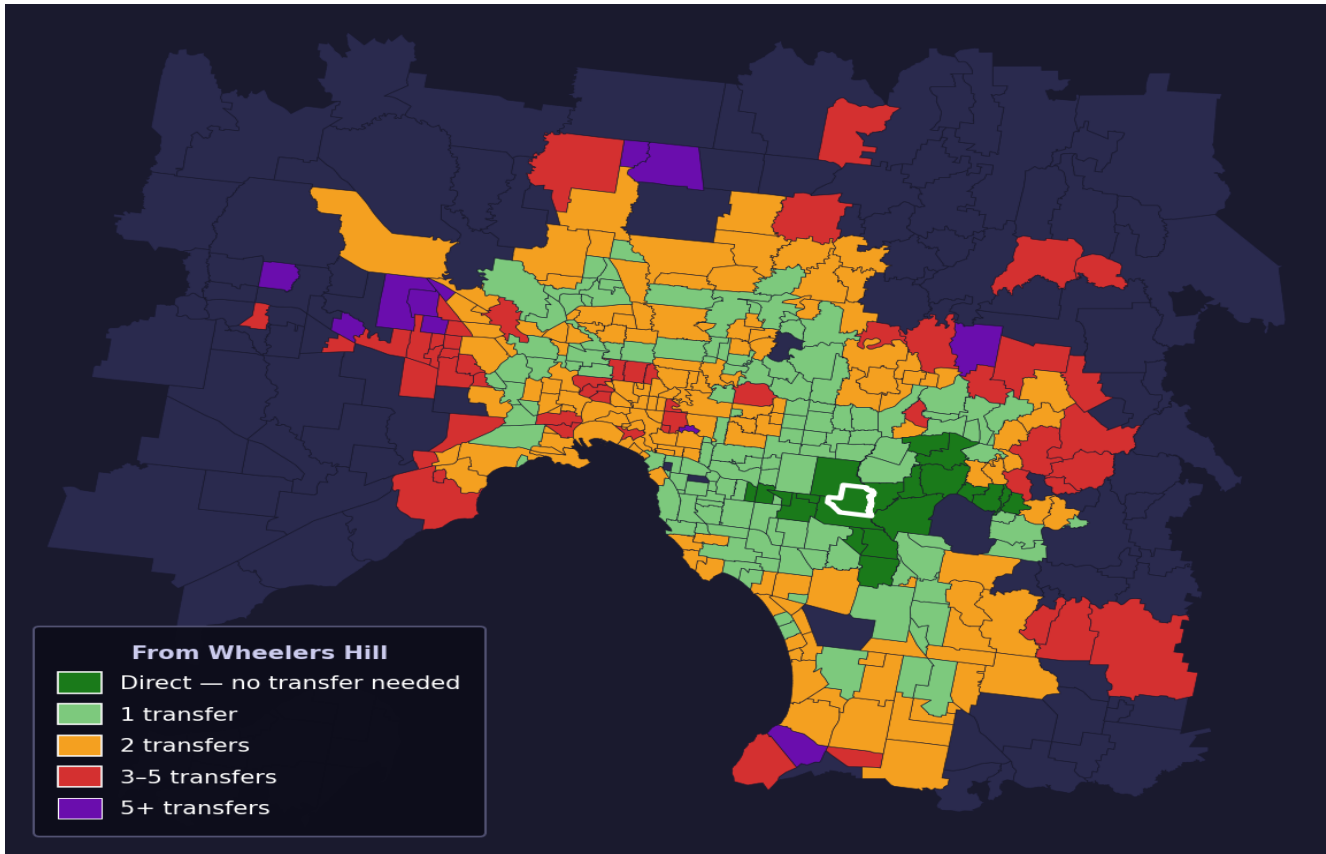

Wheelers Hill

Rank #217 of 450 suburbs

Composite 62 _{/100}	Journey Quality 52 _{/100}	Cost Efficiency 60 _{/100}	Connectivity 79 _{/100}
---	---	---	--

Direct (0 transfers)	20 of 450
1 transfer	131 of 450
2 transfers	146 of 450
3-5 transfers	53 of 450
5+ transfers	99 of 450

Destination	Time	Single Trip	Weekly
Melbourne CBD	77 min	\$5.57	\$52.40/wk
Frankston	94 min	\$5.99	\$51.49/wk
Melbourne Airport	146 min	\$8.27	
Box Hill	68 min	\$5.22	\$51.80/wk
Dandenong	65 min	\$4.90	\$47.50/wk