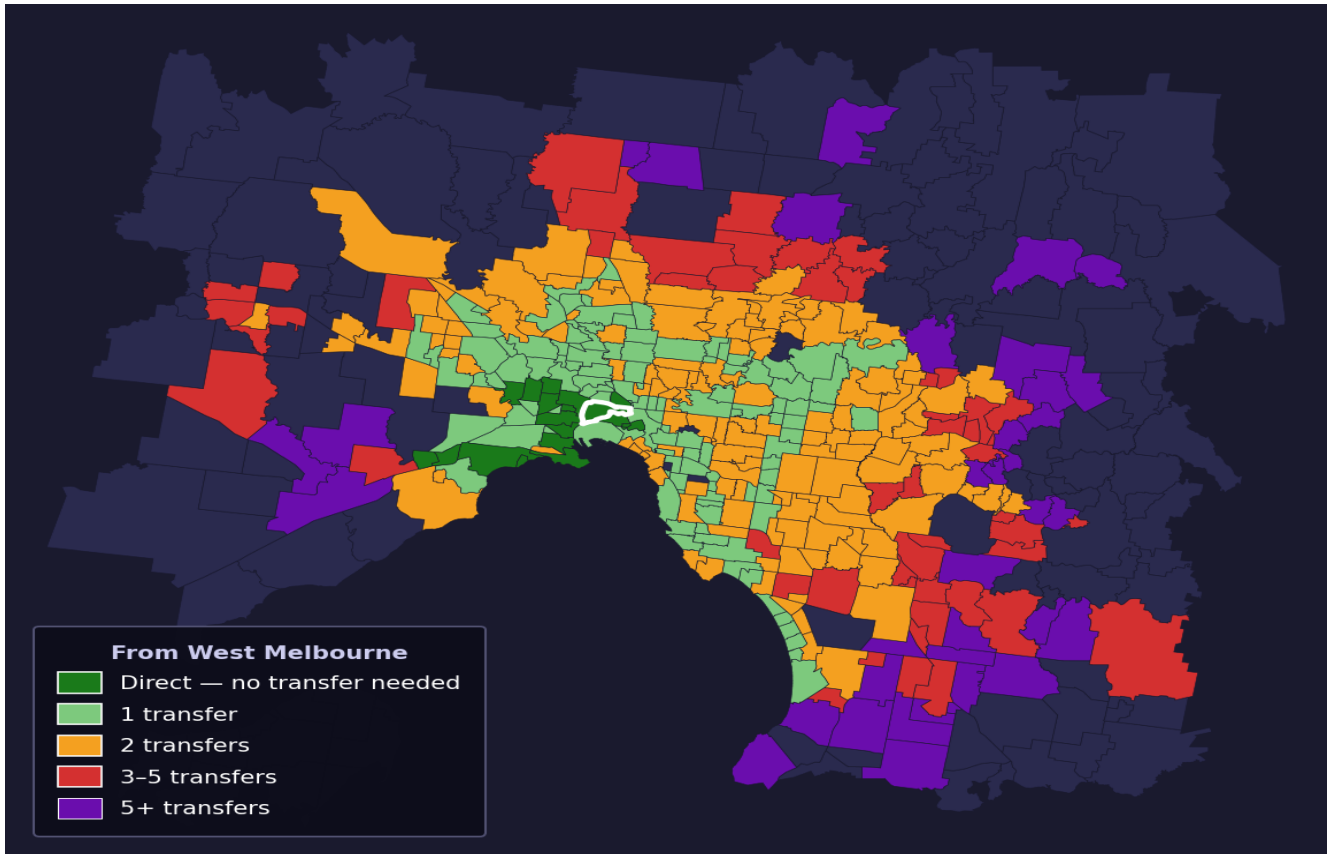

West Melbourne

Rank #58 of 450 suburbs

Composite 72 _{/100}	Journey Quality 87 _{/100}	Cost Efficiency 43 _{/100}	Connectivity 74 _{/100}
---	---	---	--

Direct (0 transfers)	18 of 450
1 transfer	115 of 450
2 transfers	141 of 450
3-5 transfers	51 of 450
5+ transfers	124 of 450

Destination	Time	Single Trip	Weekly
Melbourne CBD	31 min	\$2.97	\$29.74/wk
Frankston	104 min	\$6.84	\$57.00/wk
Melbourne Airport	80 min	\$4.92	
Box Hill	90 min	\$5.10	\$51.02/wk
Dandenong	102 min	\$6.55	\$55.52/wk