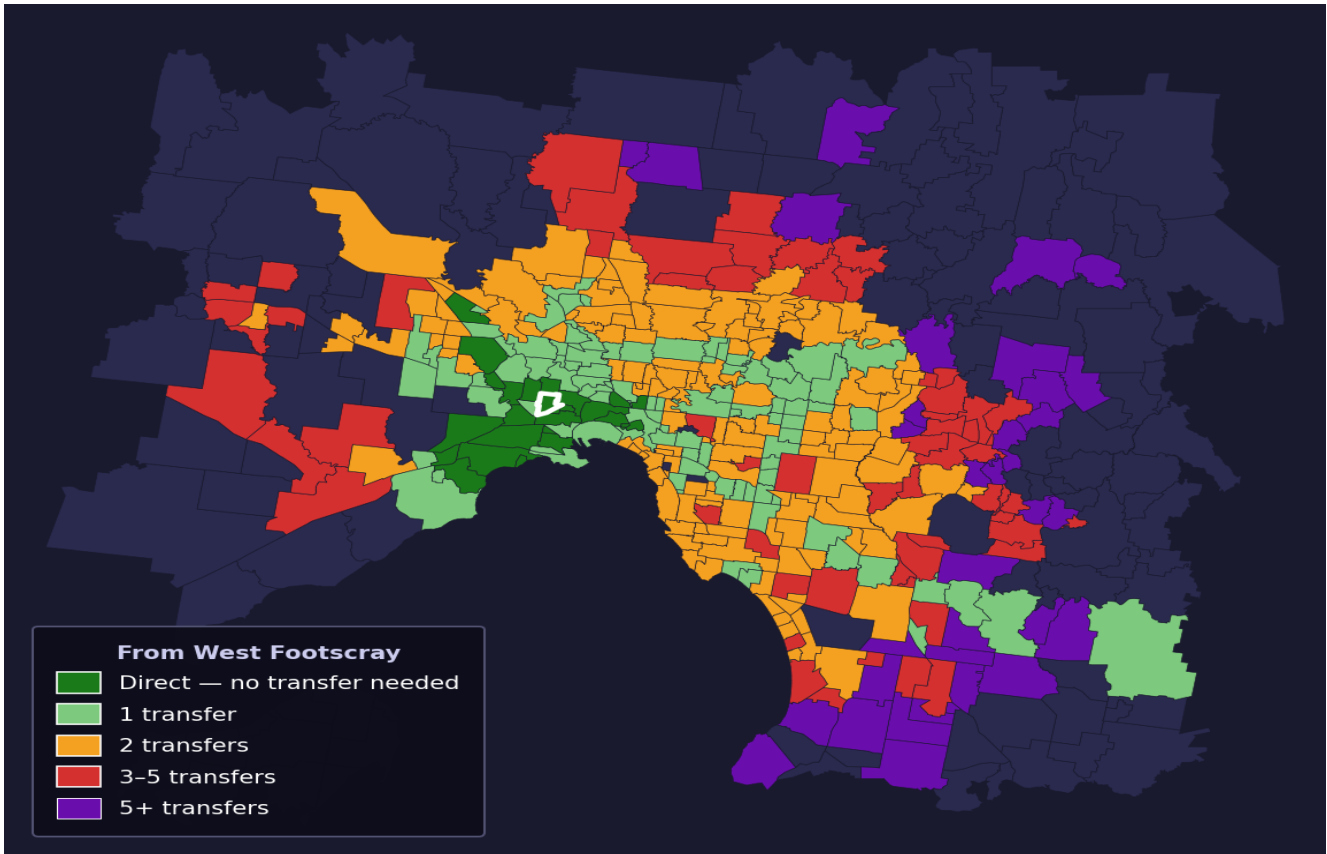

West Footscray

Rank #127 of 450 suburbs

Composite 70 /100	Journey Quality 85 /100	Cost Efficiency 38 /100	Connectivity 73 /100
------------------------------------	--	--	---------------------------------------

Direct (0 transfers)	25 of 450
1 transfer	97 of 450
2 transfers	143 of 450
3-5 transfers	60 of 450
5+ transfers	124 of 450

Destination	Time	Single Trip	Weekly
Melbourne CBD	34 min	\$3.61	\$36.14/wk
Frankston	108 min	\$7.40	\$57.00/wk
Melbourne Airport	99 min	\$5.97	
Box Hill	85 min	\$5.64	\$55.72/wk
Dandenong	98 min	\$7.71	\$57.00/wk