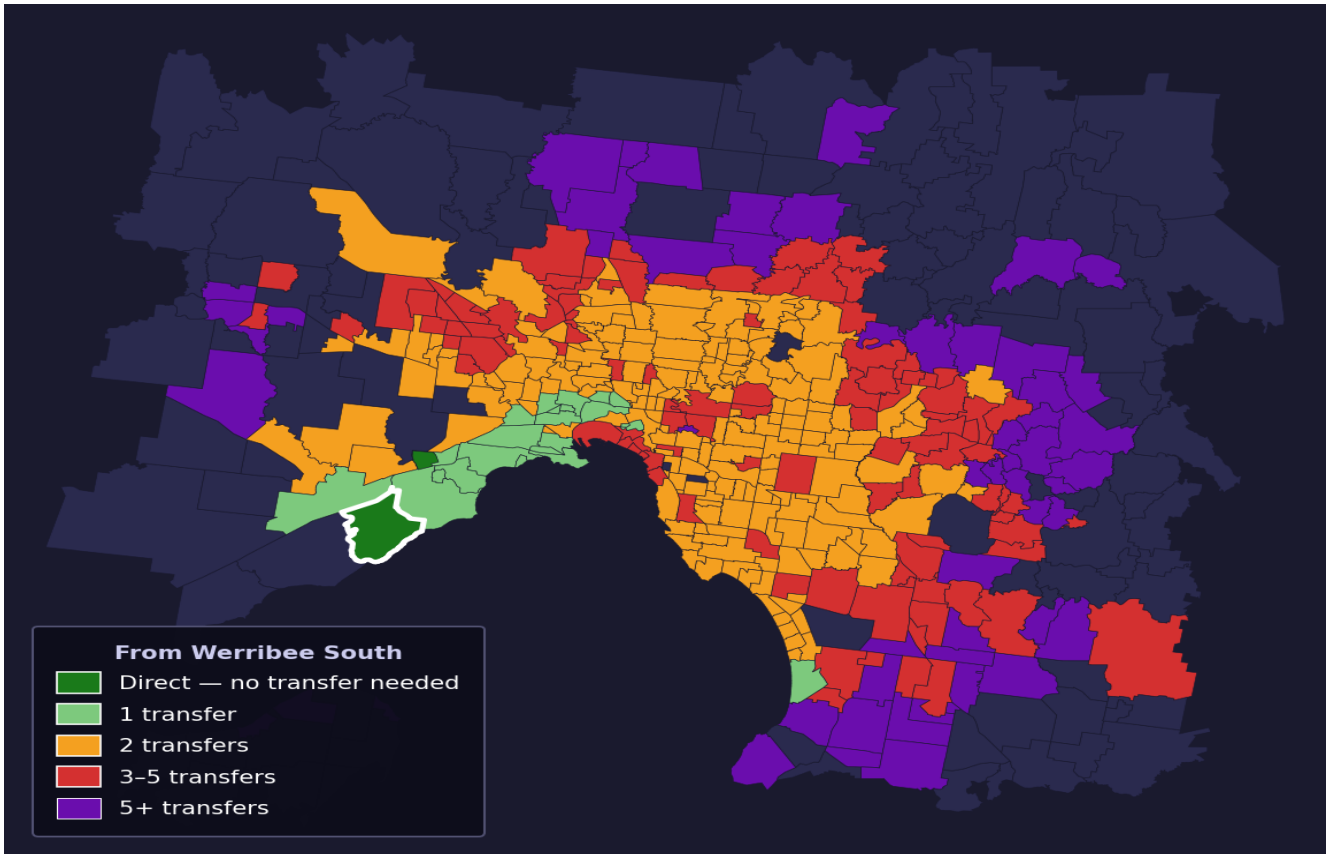

Werribee South

Rank #398 of 450 suburbs

Composite 46 /100	Journey Quality 16 /100	Cost Efficiency 80 /100	Connectivity 60 /100
------------------------------------	--	--	---------------------------------------

Direct (0 transfers)	1 of 450
1 transfer	23 of 450
2 transfers	188 of 450
3-5 transfers	105 of 450
5+ transfers	132 of 450

Destination	Time	Single Trip	Weekly
Melbourne CBD	126 min	\$4.34	\$43.40/wk
Frankston	195 min	\$8.13	\$57.00/wk
Melbourne Airport	169 min	\$6.37	
Box Hill	158 min	\$6.10	\$57.00/wk
Dandenong	192 min	\$8.44	\$57.00/wk