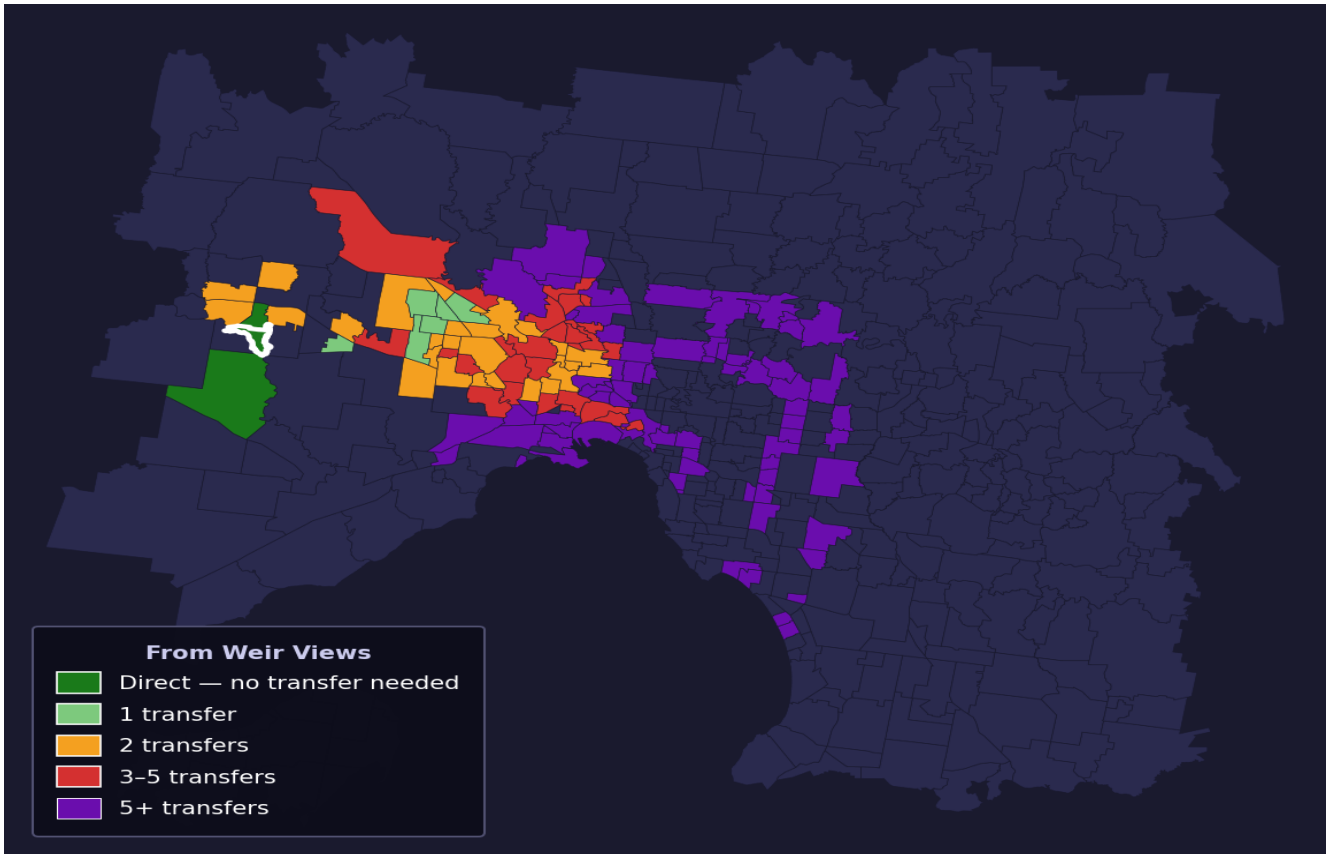

Weir Views

Rank #430 of 450 suburbs

Composite 41 / ₁₀₀	Journey Quality 31 / ₁₀₀	Cost Efficiency 94 / ₁₀₀	Connectivity 11 / ₁₀₀
--	--	--	---

Direct (0 transfers)	2 of 450
1 transfer	6 of 450
2 transfers	28 of 450
3-5 transfers	28 of 450
5+ transfers	385 of 450

Destination	Time	Single Trip	Weekly
Melbourne CBD	106 min	\$1.14	\$11.40/wk
Frankston	178 min	\$4.82	\$48.20/wk
Melbourne Airport	118 min	\$6.37	
Box Hill	124 min	\$7.55	\$57.00/wk
Dandenong	158 min	\$3.37	\$33.70/wk