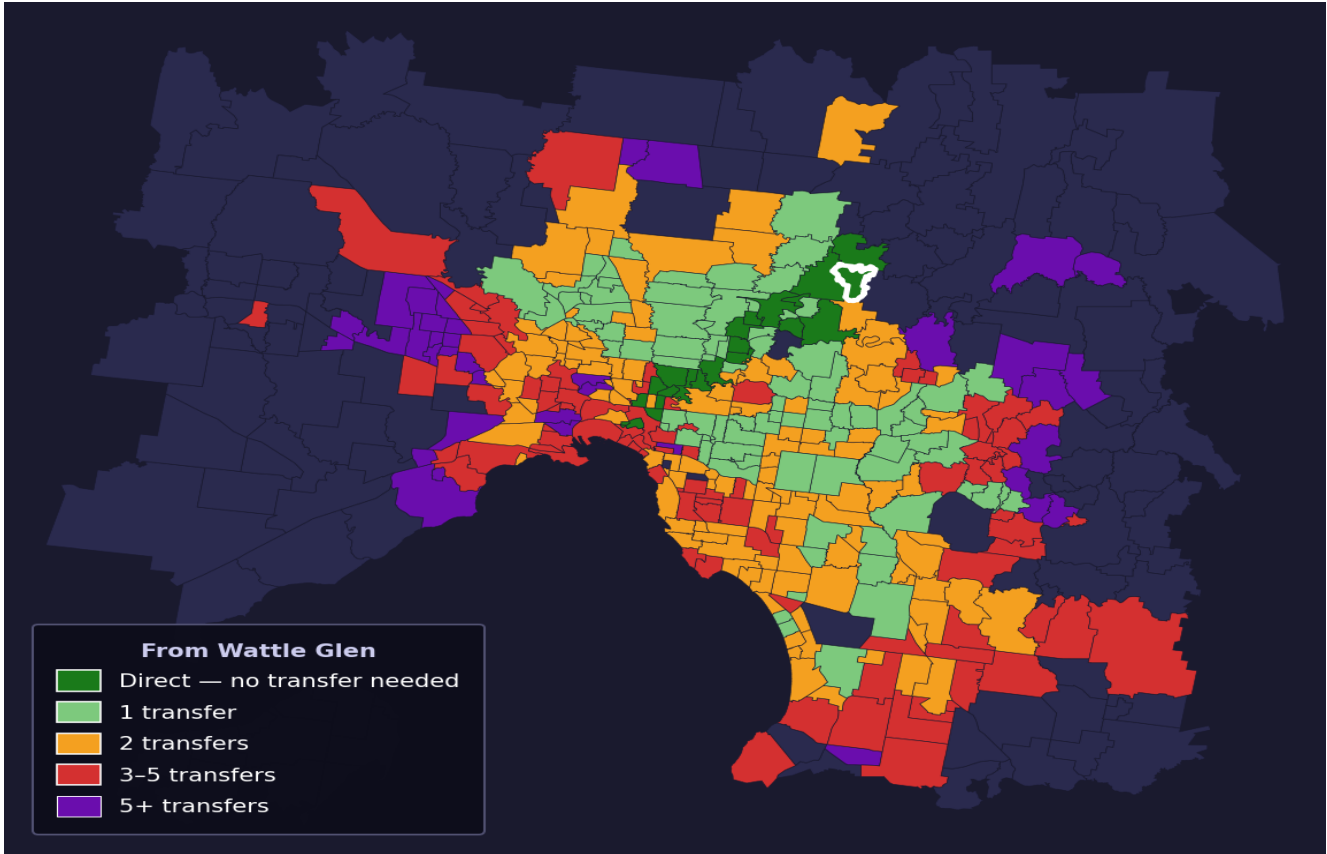

Wattle Glen

Rank #232 of 450 suburbs

Composite 62 /100	Journey Quality 56 /100	Cost Efficiency 65 /100	Connectivity 68 /100
------------------------------------	--	--	---------------------------------------

Direct (0 transfers)	21 of 450
1 transfer	85 of 450
2 transfers	121 of 450
3-5 transfers	90 of 450
5+ transfers	132 of 450

Destination	Time	Single Trip	Weekly
Melbourne CBD	73 min	\$4.34	\$43.40/wk
Frankston	143 min	\$8.13	\$57.00/wk
Melbourne Airport	141 min	\$6.68	
Box Hill	102 min	\$6.37	\$57.00/wk
Dandenong	139 min	\$8.44	\$57.00/wk