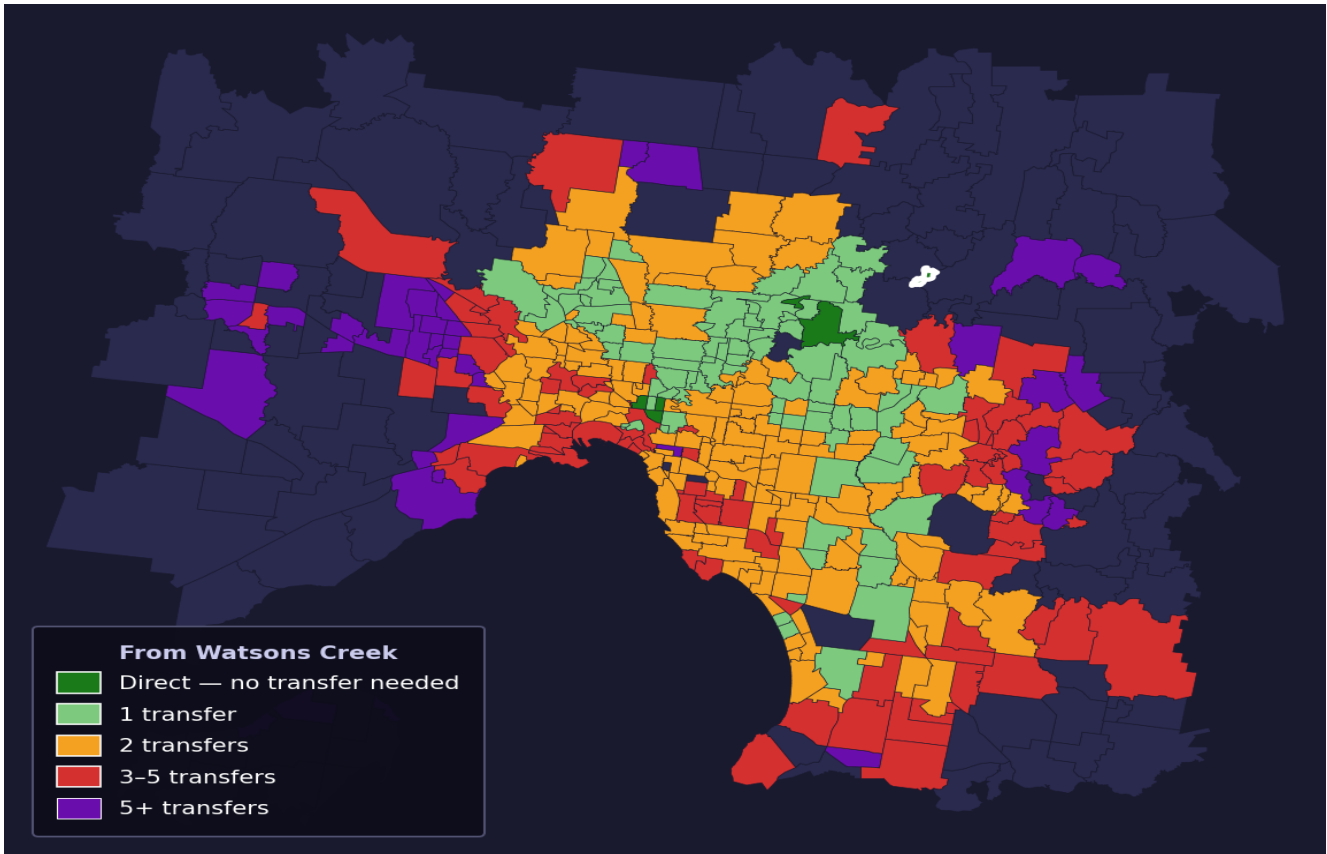

Watsons Creek

Rank #228 of 450 suburbs

Composite 62 /100	Journey Quality 56 /100	Cost Efficiency 65 /100	Connectivity 68 /100
------------------------------------	--	--	---------------------------------------

Direct (0 transfers)	5 of 450
1 transfer	81 of 450
2 transfers	156 of 450
3-5 transfers	85 of 450
5+ transfers	122 of 450

Destination	Time	Single Trip	Weekly
Melbourne CBD	73 min	\$4.36	\$43.62/wk
Frankston	147 min	\$8.57	\$57.00/wk
Melbourne Airport	135 min	\$6.53	
Box Hill	92 min	\$6.00	\$55.78/wk
Dandenong	126 min	\$7.59	\$56.64/wk