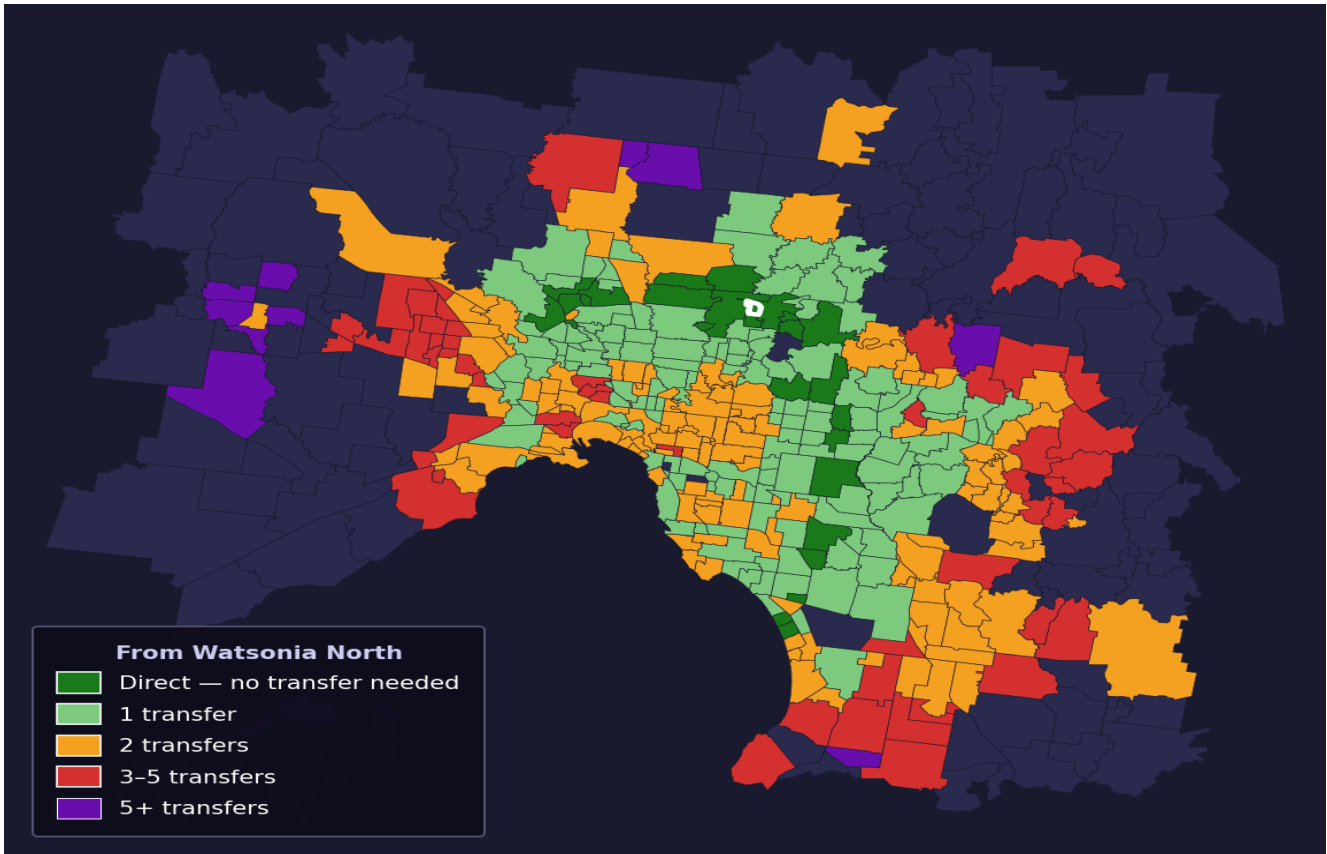

# Watsonia North

Rank #238 of 450 suburbs

<b>Composite</b> <b>61</b> /100	<b>Journey Quality</b> <b>46</b> /100	<b>Cost Efficiency</b> <b>64</b> /100	<b>Connectivity</b> <b>82</b> /100
------------------------------------	--	--	---------------------------------------

Direct (0 transfers)	26 of 450
1 transfer	142 of 450
2 transfers	133 of 450
3-5 transfers	54 of 450
5+ transfers	94 of 450

Destination	Time	Single Trip	Weekly
Melbourne CBD	86 min	\$5.60	\$53.12/wk
Frankston	144 min	\$8.26	\$57.00/wk
Melbourne Airport	100 min	\$5.29	
Box Hill	77 min	\$5.17	\$51.70/wk
Dandenong	127 min	\$5.17	\$51.70/wk