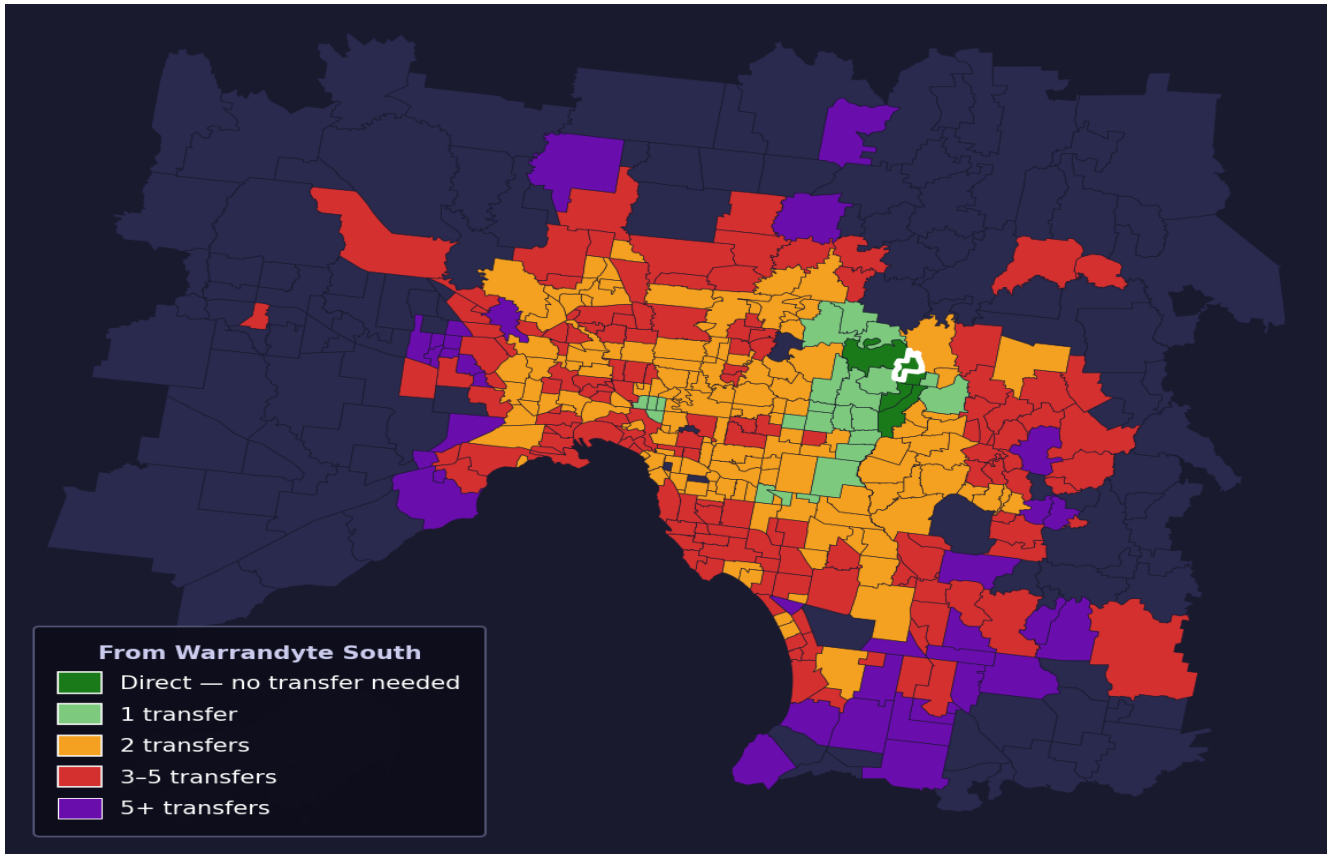

# Warrandyte South

Rank #339 of 450 suburbs

<b>Composite</b> <b>52</b> <sub>/100</sub>	<b>Journey Quality</b> <b>42</b> <sub>/100</sub>	<b>Cost Efficiency</b> <b>67</b> <sub>/100</sub>	<b>Connectivity</b> <b>55</b> <sub>/100</sub>
---	---	---	--

Direct (0 transfers)	4 of 450
1 transfer	23 of 450
2 transfers	141 of 450
3-5 transfers	143 of 450
5+ transfers	138 of 450

Destination	Time	Single Trip	Weekly
Melbourne CBD	92 min	\$5.17	\$51.70/wk
Frankston	178 min	\$9.99	\$57.00/wk
Melbourne Airport	149 min	\$7.20	
Box Hill	66 min	\$4.90	\$49.00/wk
Dandenong	96 min	\$5.53	\$53.82/wk