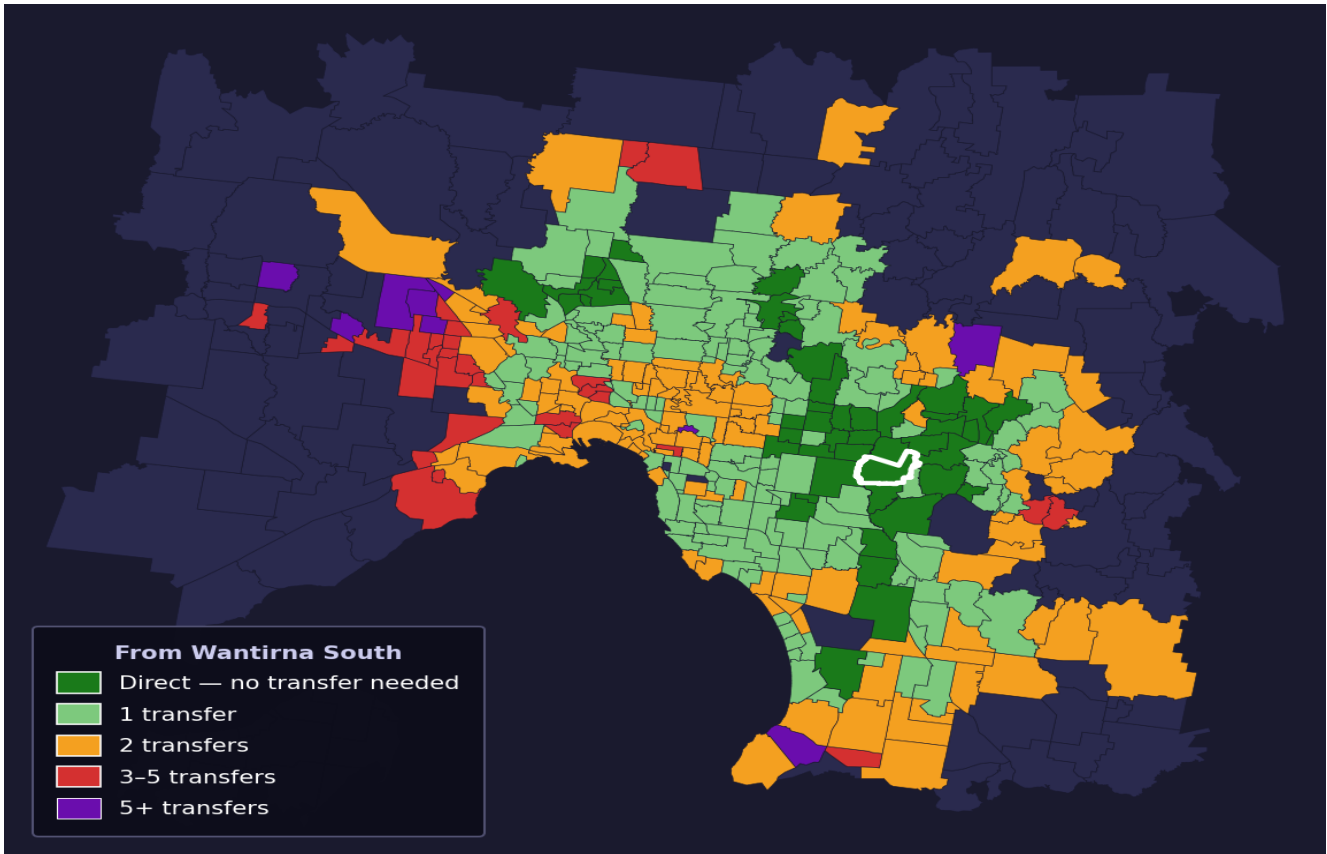

Wantirna South

Rank #290 of 450 suburbs

Composite 57 / ₁₀₀	Journey Quality 30 / ₁₀₀	Cost Efficiency 69 / ₁₀₀	Connectivity 87 / ₁₀₀
--	--	--	---

Direct (0 transfers)	47 of 450
1 transfer	155 of 450
2 transfers	120 of 450
3-5 transfers	30 of 450
5+ transfers	97 of 450

Destination	Time	Single Trip	Weekly
Melbourne CBD	108 min	\$6.68	\$57.00/wk
Frankston	85 min	\$4.19	\$41.85/wk
Melbourne Airport	174 min	\$9.23	
Box Hill	72 min	\$5.21	\$52.15/wk
Dandenong	70 min	\$4.19	\$41.85/wk