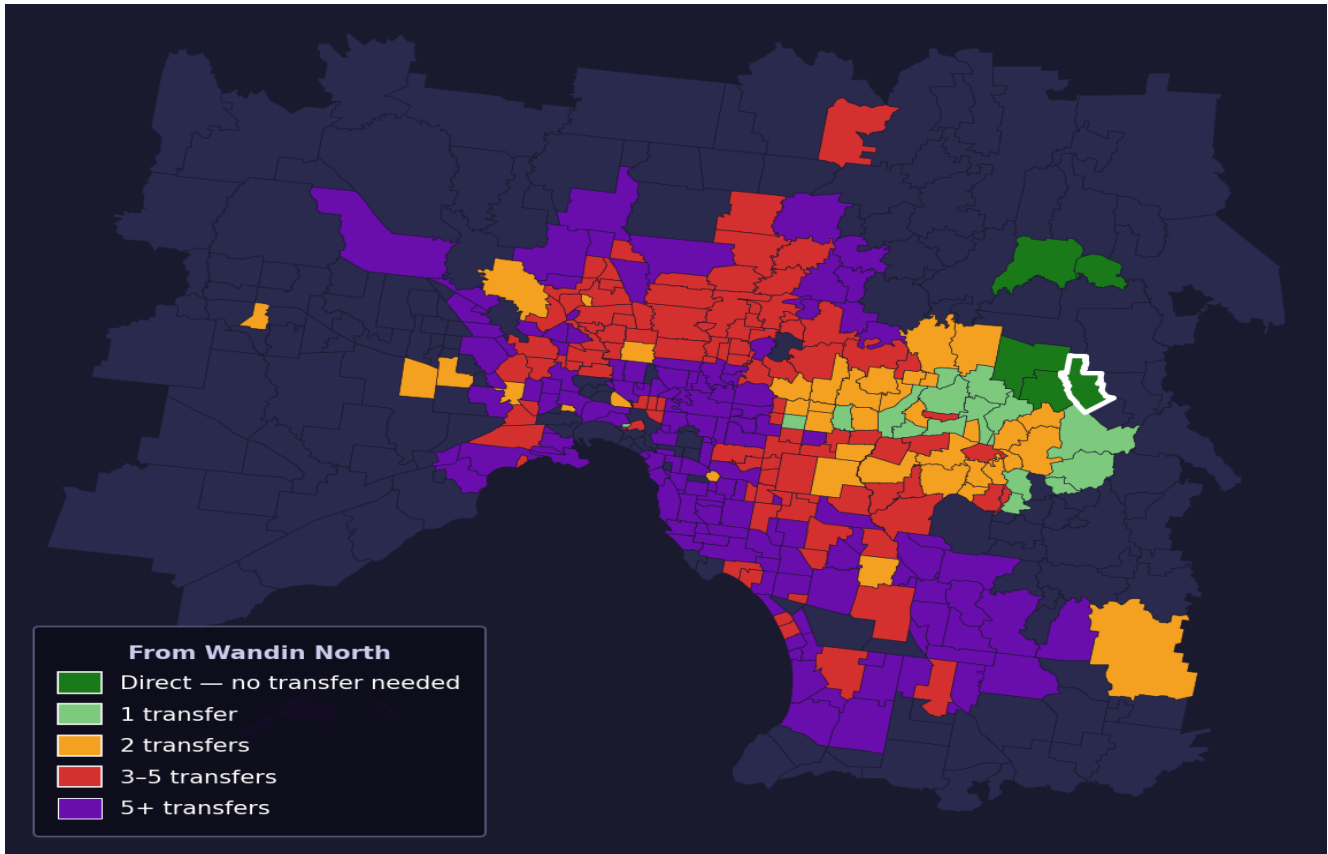

# Wandin North

Rank #445 of 450 suburbs

<b>Composite</b> <b>35</b> <sub>/100</sub>	<b>Journey Quality</b> <b>15</b> <sub>/100</sub>	<b>Cost Efficiency</b> <b>74</b> <sub>/100</sub>	<b>Connectivity</b> <b>33</b> <sub>/100</sub>
---	---	---	--

Direct (0 transfers)	4 of 450
1 transfer	16 of 450
2 transfers	39 of 450
3-5 transfers	103 of 450
5+ transfers	287 of 450

Destination	Time	Single Trip	Weekly
Melbourne CBD	128 min	\$7.37	\$57.00/wk
Frankston	156 min	\$6.24	\$55.77/wk
Melbourne Airport	184 min	\$9.45	
Box Hill	82 min	\$5.54	\$50.63/wk
Dandenong	133 min	\$6.44	\$55.82/wk