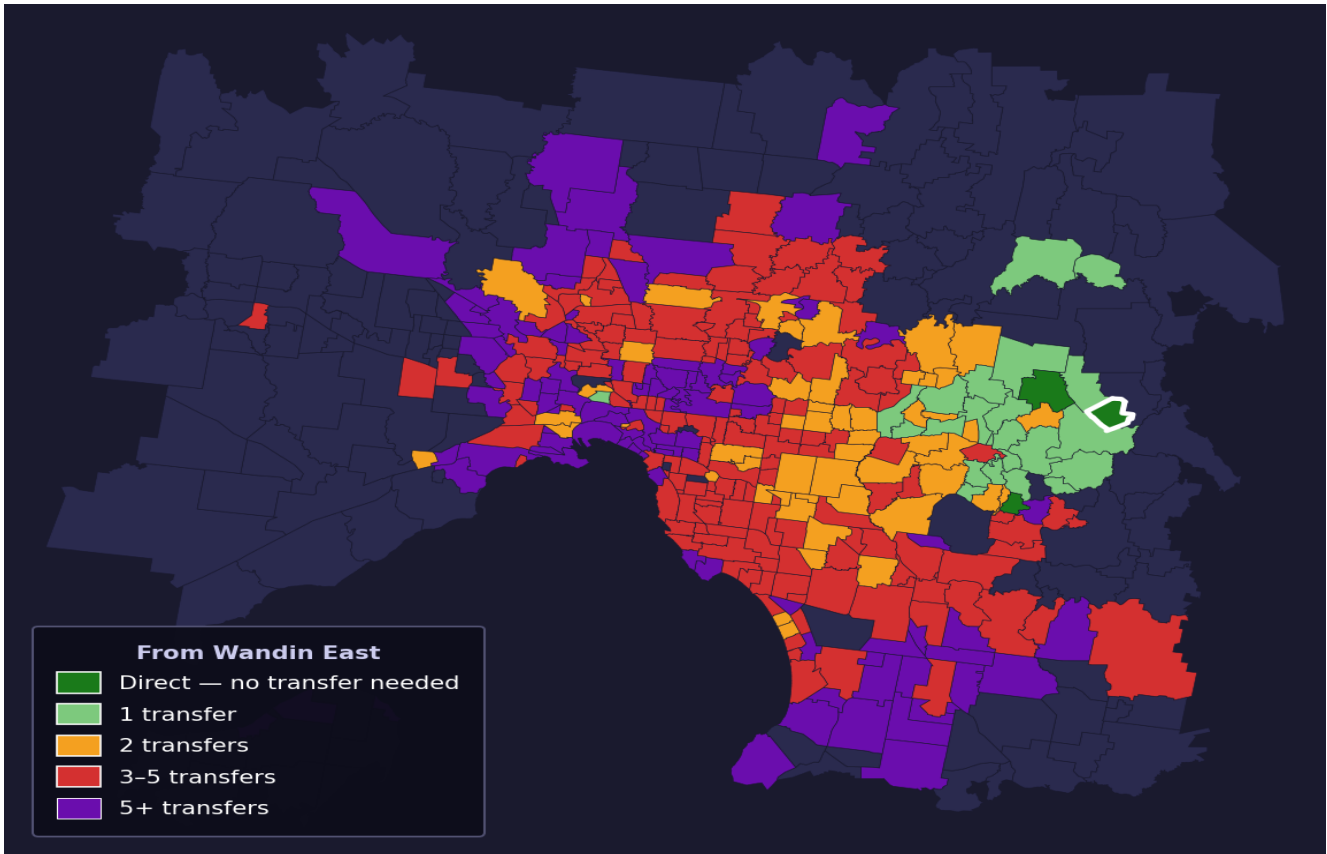

Wandin East

Rank #438 of 450 suburbs

Composite 38 /100	Journey Quality 15 /100	Cost Efficiency 74 /100	Connectivity 42 /100
------------------------------------	--	--	---------------------------------------

Direct (0 transfers)	2 of 450
1 transfer	22 of 450
2 transfers	52 of 450
3-5 transfers	164 of 450
5+ transfers	209 of 450

Destination	Time	Single Trip	Weekly
Melbourne CBD	128 min	\$7.10	\$57.00/wk
Frankston	161 min	\$6.21	\$56.29/wk
Melbourne Airport	187 min	\$9.23	
Box Hill	86 min	\$5.39	\$49.83/wk
Dandenong	136 min	\$6.38	\$56.29/wk