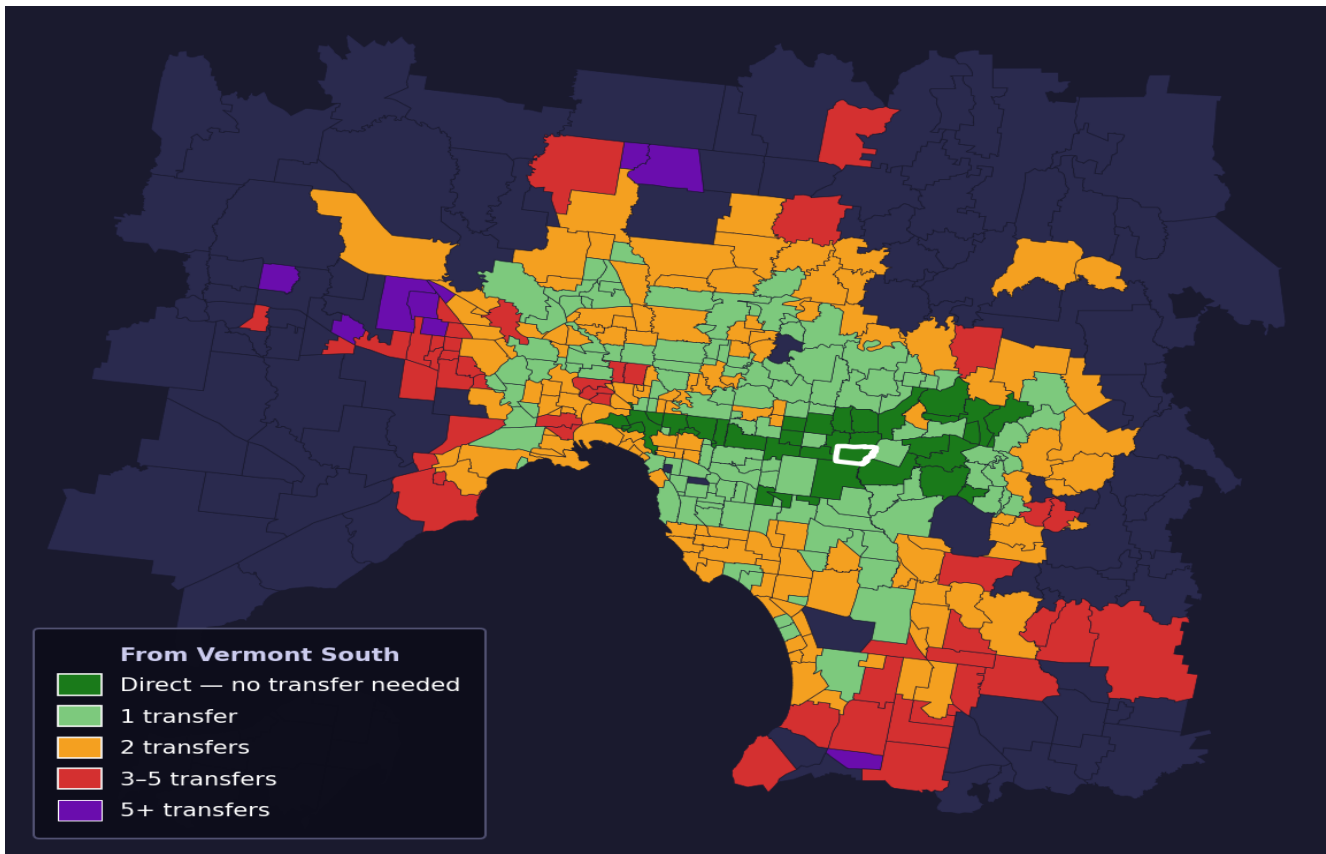

Vermont South

Rank #162 of 450 suburbs

Composite 68 /100	Journey Quality 61 /100	Cost Efficiency 64 /100	Connectivity 81 /100
------------------------------------	--	--	---------------------------------------

Direct (0 transfers)	34 of 450
1 transfer	130 of 450
2 transfers	138 of 450
3-5 transfers	49 of 450
5+ transfers	98 of 450

Destination	Time	Single Trip	Weekly
Melbourne CBD	66 min	\$4.03	\$40.30/wk
Frankston	110 min	\$6.46	\$53.82/wk
Melbourne Airport	141 min	\$7.42	
Box Hill	68 min	\$5.87	\$51.32/wk
Dandenong	85 min	\$5.25	\$52.50/wk