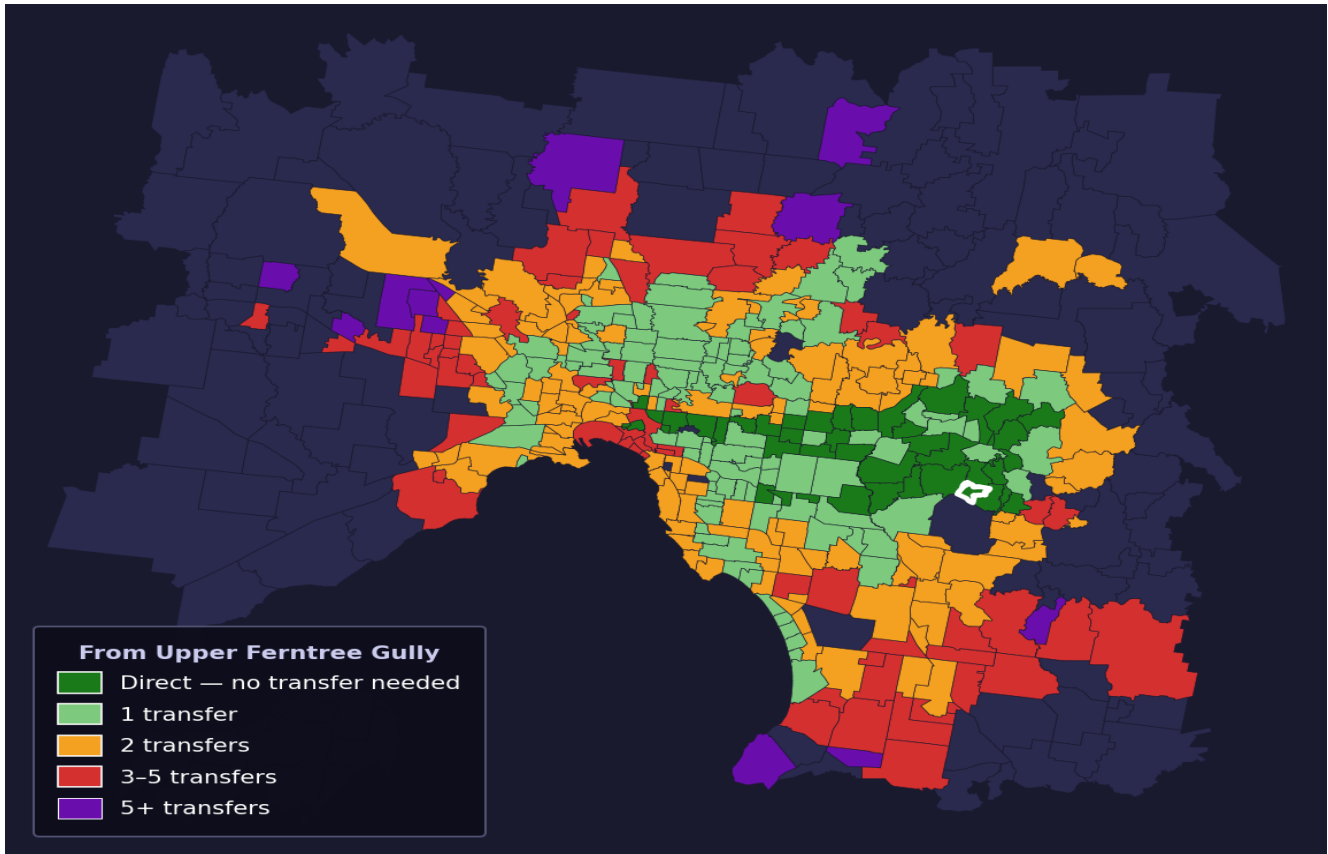

Upper Ferntree Gully

Rank #29 of 450 suburbs

Composite 74 _{/100}	Journey Quality 55 _{/100}	Cost Efficiency 100 _{/100}	Connectivity 79 _{/100}
---	---	--	--

Direct (0 transfers)	42 of 450
1 transfer	116 of 450
2 transfers	120 of 450
3-5 transfers	67 of 450
5+ transfers	104 of 450

Destination	Time	Single Trip	Weekly
Melbourne CBD	74 min	\$0.00	\$0.00/wk
Frankston	125 min	\$5.79	\$57.00/wk
Melbourne Airport	142 min	\$2.34	
Box Hill	42 min	\$4.34	\$43.40/wk
Dandenong	88 min	\$5.79	\$57.00/wk