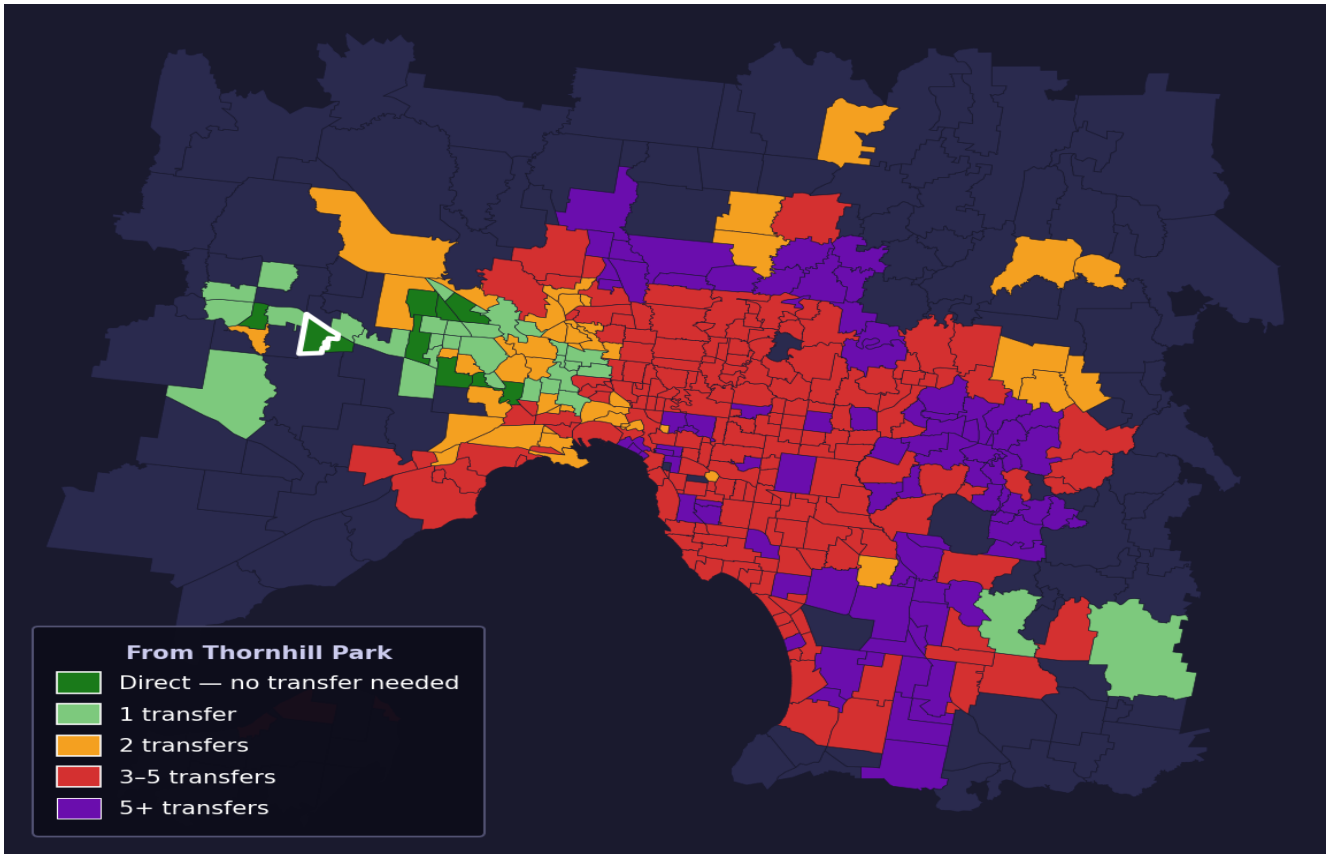

Thornhill Park

Rank #346 of 450 suburbs

Composite 51 /100	Journey Quality 46 /100	Cost Efficiency 63 /100	Connectivity 50 /100
------------------------------------	--	--	---------------------------------------

Direct (0 transfers)	9 of 450
1 transfer	31 of 450
2 transfers	47 of 450
3-5 transfers	192 of 450
5+ transfers	170 of 450

Destination	Time	Single Trip	Weekly
Melbourne CBD	86 min	\$5.48	\$54.80/wk
Frankston	158 min	\$9.16	\$57.00/wk
Melbourne Airport	98 min	\$5.79	
Box Hill	104 min	\$6.10	\$57.00/wk
Dandenong	138 min	\$7.71	\$57.00/wk