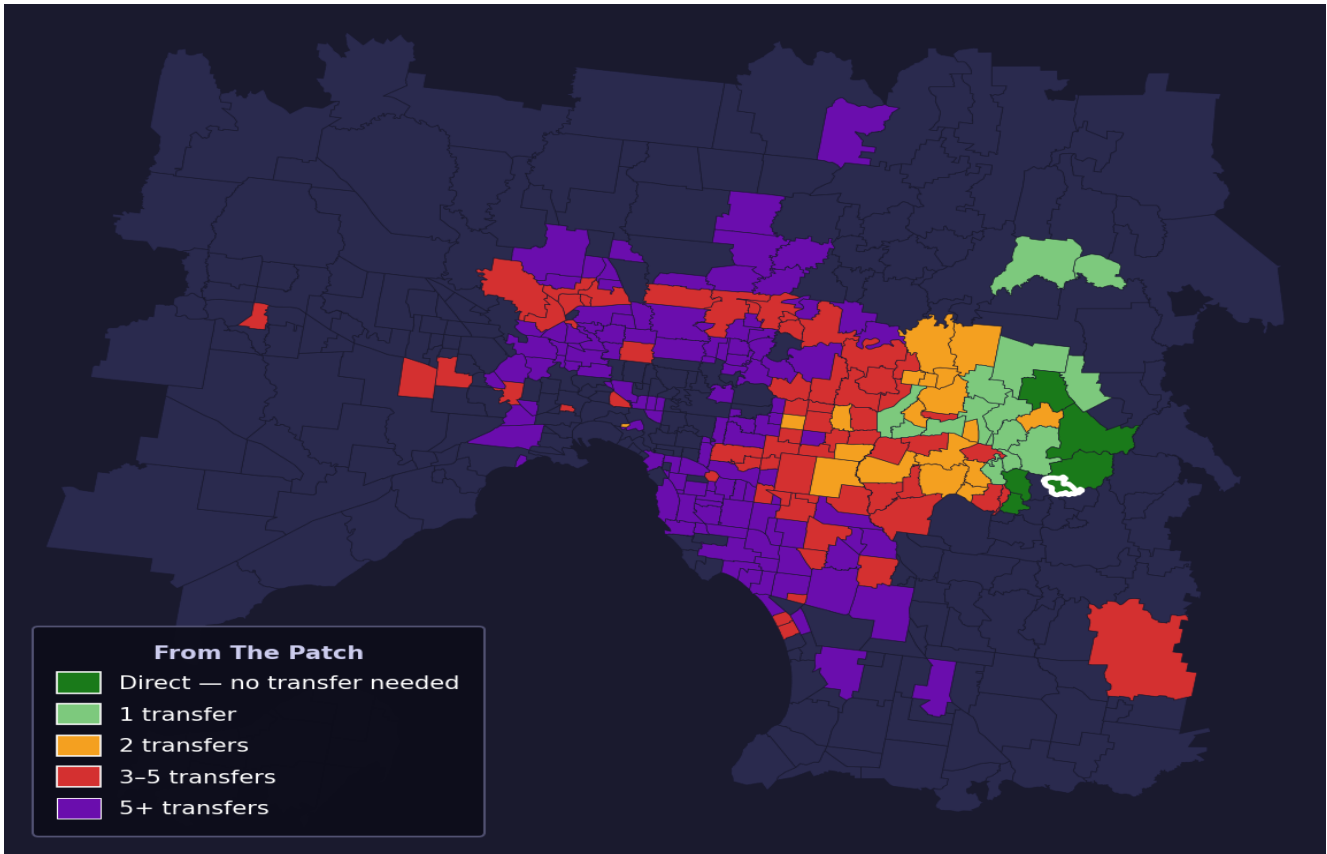

The Patch

Rank #450 of 450 suburbs

Composite 28 _{/100}	Journey Quality 6 _{/100}	Cost Efficiency 76 _{/100}	Connectivity 21 _{/100}
---	--	---	--

Direct (0 transfers)	5 of 450
1 transfer	14 of 450
2 transfers	19 of 450
3-5 transfers	63 of 450
5+ transfers	348 of 450

Destination	Time	Single Trip	Weekly
Melbourne CBD	140 min	\$5.79	\$57.00/wk
Frankston	191 min	\$5.79	\$57.00/wk
Melbourne Airport	208 min	\$8.13	
Box Hill	108 min	\$4.34	\$43.40/wk
Dandenong	154 min	\$5.79	\$57.00/wk