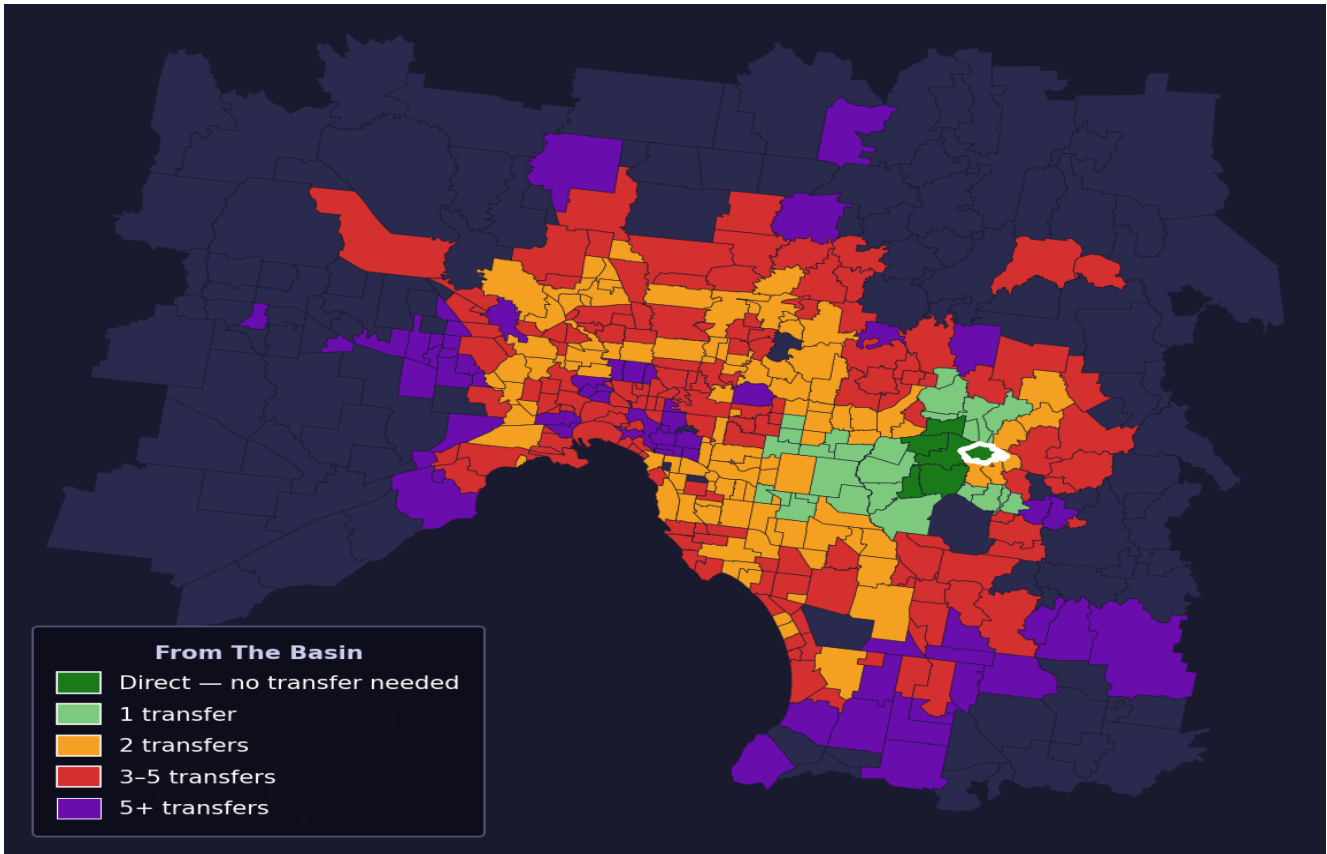

The Basin

Rank #282 of 450 suburbs

Composite 58 _{/100}	Journey Quality 51 _{/100}	Cost Efficiency 75 _{/100}	Connectivity 52 _{/100}
---	---	---	--

Direct (0 transfers)	5 of 450
1 transfer	26 of 450
2 transfers	108 of 450
3-5 transfers	150 of 450
5+ transfers	160 of 450

Destination	Time	Single Trip	Weekly
Melbourne CBD	79 min	\$3.40	\$33.84/wk
Frankston	130 min	\$5.57	\$55.04/wk
Melbourne Airport	147 min	\$5.74	
Box Hill	47 min	\$4.06	\$40.59/wk
Dandenong	94 min	\$5.57	\$55.04/wk