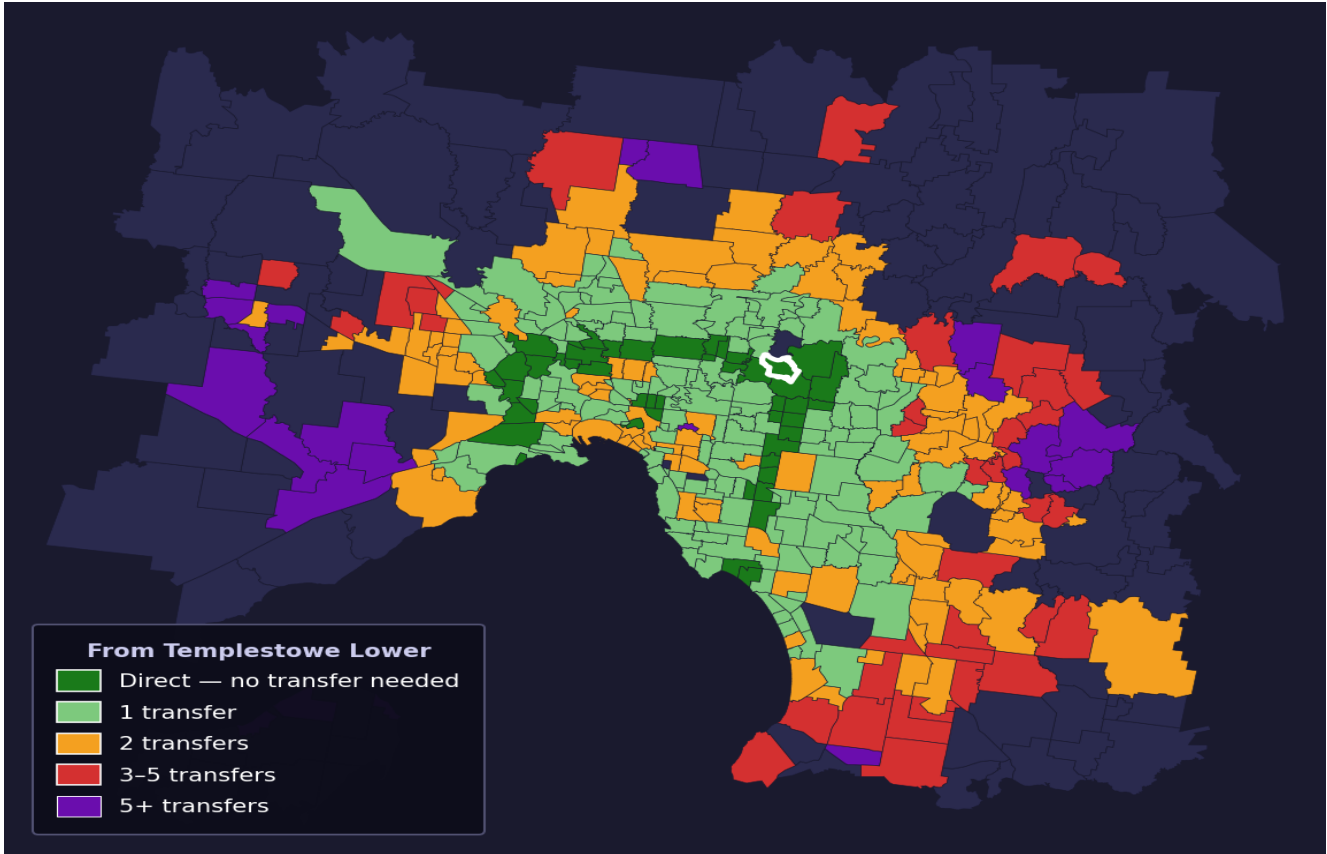

# Templestowe Lower

Rank #53 of 450 suburbs

<b>Composite</b> <b>72</b> <sub>/100</sub>	<b>Journey Quality</b> <b>80</b> <sub>/100</sub>	<b>Cost Efficiency</b> <b>42</b> <sub>/100</sub>	<b>Connectivity</b> <b>87</b> <sub>/100</sub>
---	---	---	--

<b>Direct (0 transfers)</b>	<b>46 of 450</b>
<b>1 transfer</b>	<b>162 of 450</b>
<b>2 transfers</b>	<b>101 of 450</b>
<b>3-5 transfers</b>	<b>40 of 450</b>
<b>5+ transfers</b>	<b>100 of 450</b>

Destination	Time	Single Trip	Weekly
Melbourne CBD	40 min	\$4.03	<b>\$40.30/wk</b>
Frankston	126 min	\$8.13	<b>\$57.00/wk</b>
Melbourne Airport	99 min	\$6.06	
Box Hill	58 min	\$4.00	<b>\$39.00/wk</b>
Dandenong	112 min	\$6.95	<b>\$55.94/wk</b>