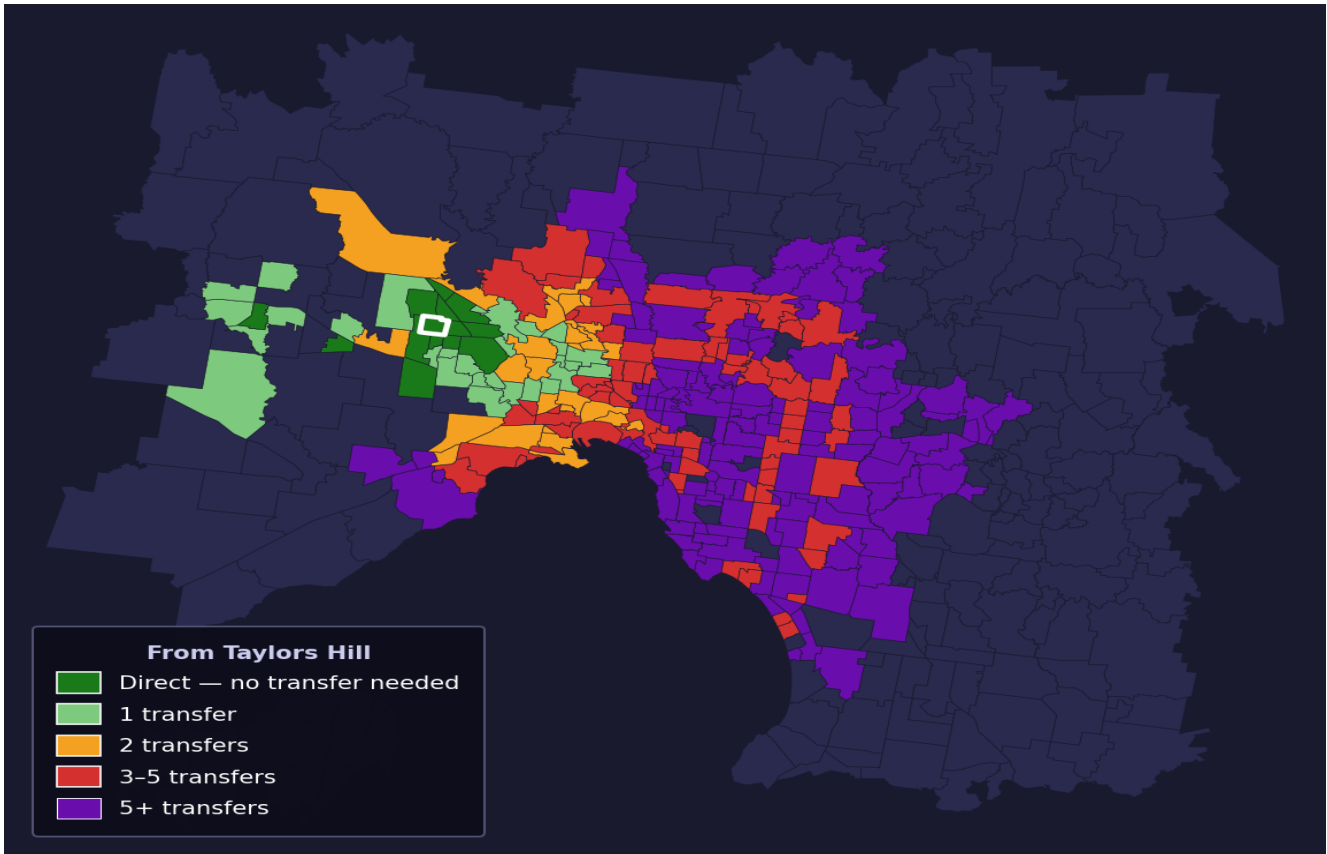

# Taylors Hill

Rank #363 of 450 suburbs

<b>Composite</b> <b>49</b> /100	<b>Journey Quality</b> <b>54</b> /100	<b>Cost Efficiency</b> <b>61</b> /100	<b>Connectivity</b> <b>33</b> /100
------------------------------------	--	--	---------------------------------------

Direct (0 transfers)	13 of 450
1 transfer	29 of 450
2 transfers	28 of 450
3-5 transfers	74 of 450
5+ transfers	305 of 450

Destination	Time	Single Trip	Weekly
Melbourne CBD	76 min	\$5.27	\$50.41/wk
Frankston	152 min	\$9.21	\$57.00/wk
Melbourne Airport	89 min	\$5.91	
Box Hill	115 min	\$7.06	\$57.00/wk
Dandenong	135 min	\$8.71	\$57.00/wk