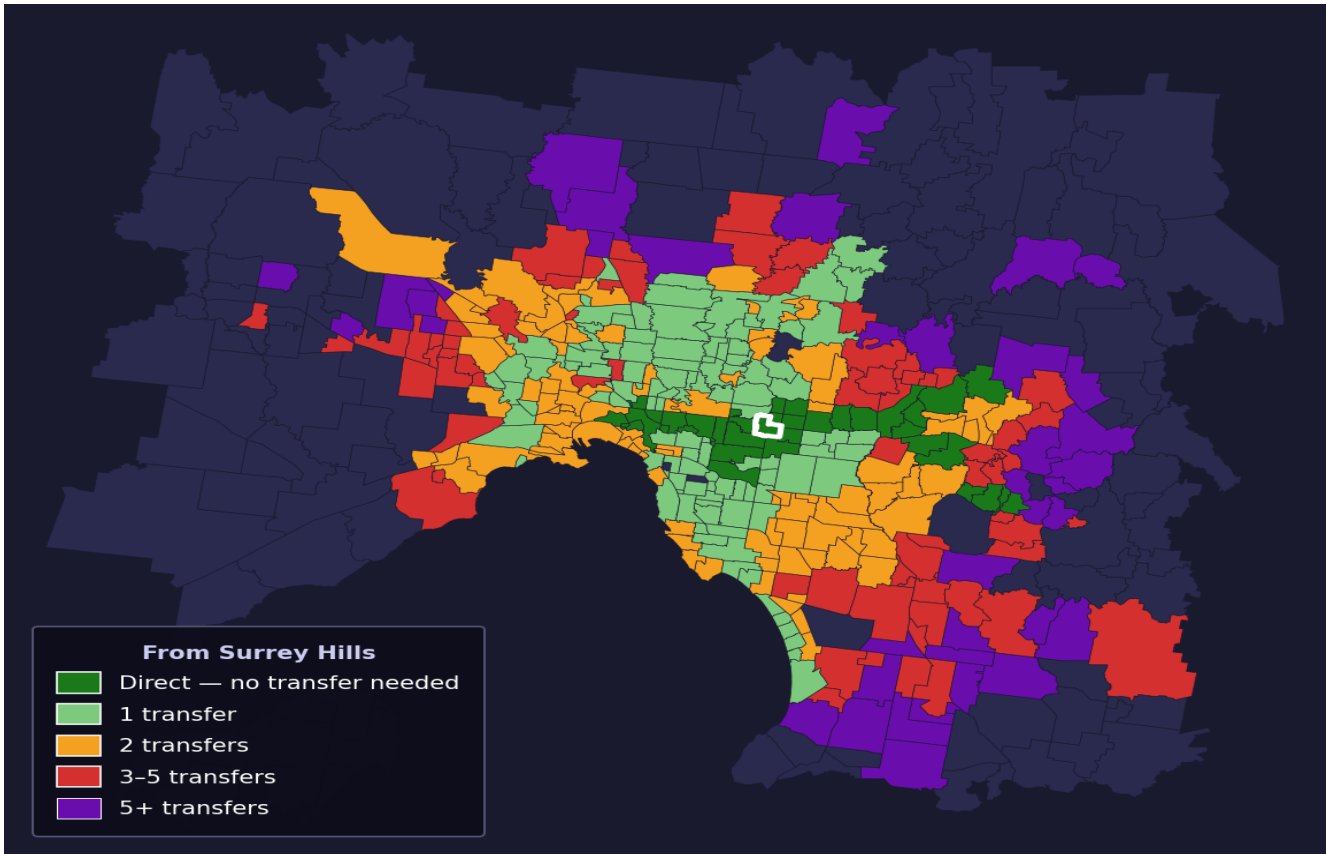

Surrey Hills

Rank #163 of 450 suburbs

Composite 68 _{/100}	Journey Quality 72 _{/100}	Cost Efficiency 54 _{/100}	Connectivity 73 _{/100}
---	---	---	--

Direct (0 transfers)	36 of 450
1 transfer	112 of 450
2 transfers	97 of 450
3-5 transfers	70 of 450
5+ transfers	134 of 450

Destination	Time	Single Trip	Weekly
Melbourne CBD	52 min	\$4.05	\$40.46/wk
Frankston	126 min	\$6.50	\$57.00/wk
Melbourne Airport	118 min	\$6.46	
Box Hill	25 min	\$2.89	\$28.93/wk
Dandenong	91 min	\$5.85	\$57.00/wk