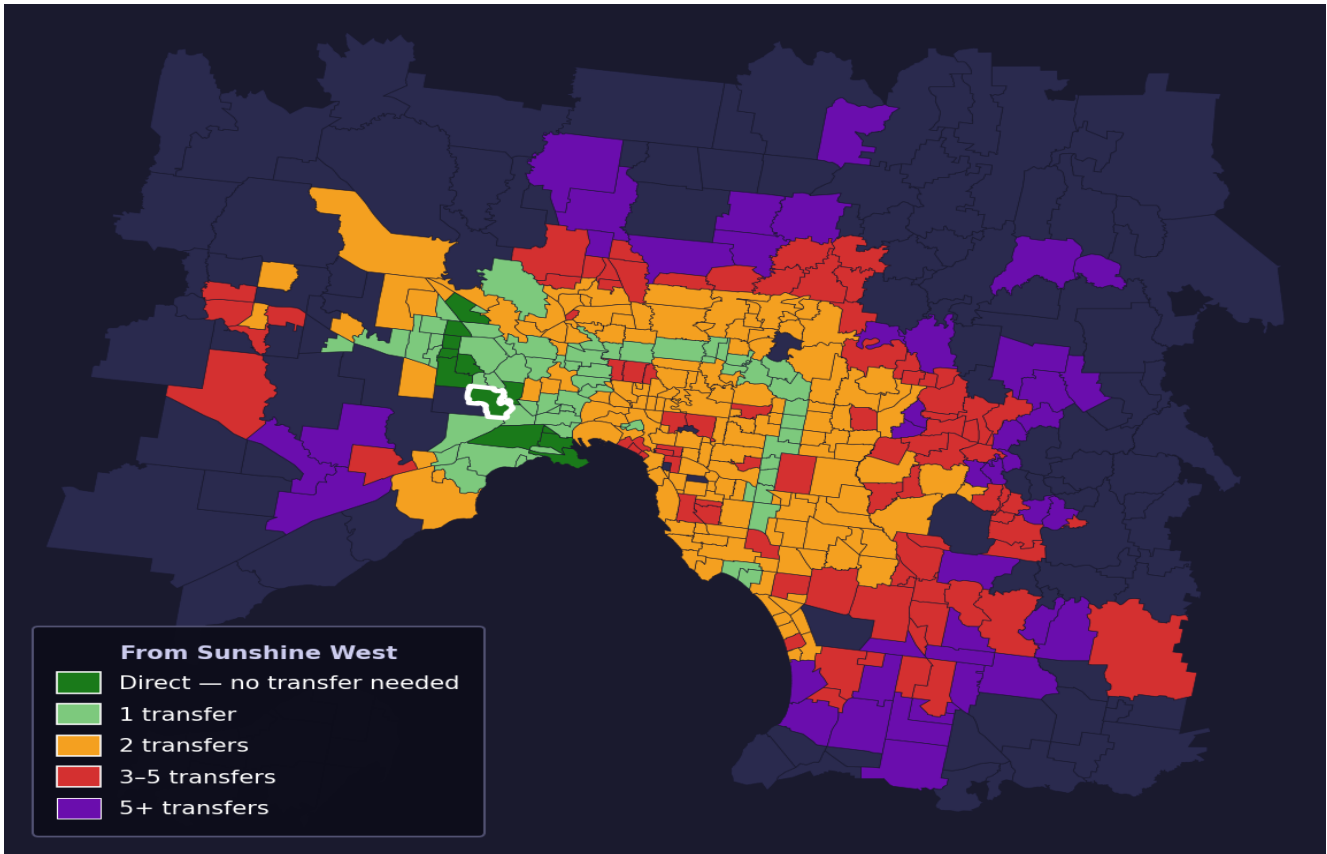

Sunshine West

Rank #203 of 450 suburbs

Composite 64 /100	Journey Quality 65 /100	Cost Efficiency 61 /100	Connectivity 65 /100
------------------------------------	--	--	---------------------------------------

Direct (0 transfers)	11 of 450
1 transfer	63 of 450
2 transfers	156 of 450
3-5 transfers	84 of 450
5+ transfers	135 of 450

Destination	Time	Single Trip	Weekly
Melbourne CBD	61 min	\$4.07	\$40.70/wk
Frankston	134 min	\$8.58	\$57.00/wk
Melbourne Airport	80 min	\$5.06	
Box Hill	86 min	\$5.52	\$55.20/wk
Dandenong	121 min	\$7.13	\$57.00/wk