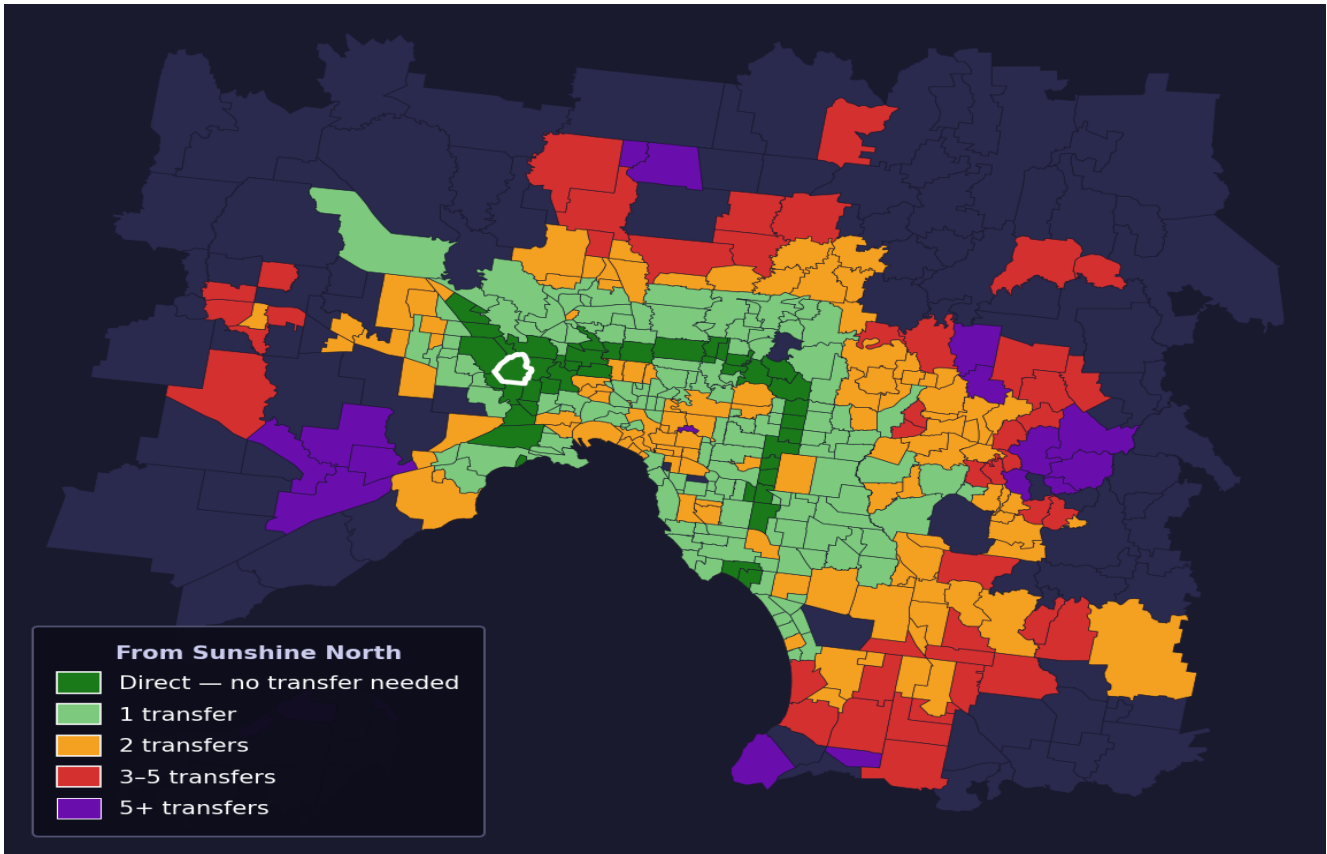

# Sunshine North

Rank #177 of 450 suburbs

<b>Composite</b> <b>67</b> /100	<b>Journey Quality</b> <b>59</b> /100	<b>Cost Efficiency</b> <b>58</b> /100	<b>Connectivity</b> <b>86</b> /100
------------------------------------	--	--	---------------------------------------

Direct (0 transfers)	44 of 450
1 transfer	152 of 450
2 transfers	111 of 450
3-5 transfers	46 of 450
5+ transfers	96 of 450

Destination	Time	Single Trip	Weekly
Melbourne CBD	69 min	\$4.89	\$48.88/wk
Frankston	136 min	\$8.71	\$57.00/wk
Melbourne Airport	76 min	\$5.17	
Box Hill	113 min	\$4.03	\$40.30/wk
Dandenong	123 min	\$8.77	\$57.00/wk