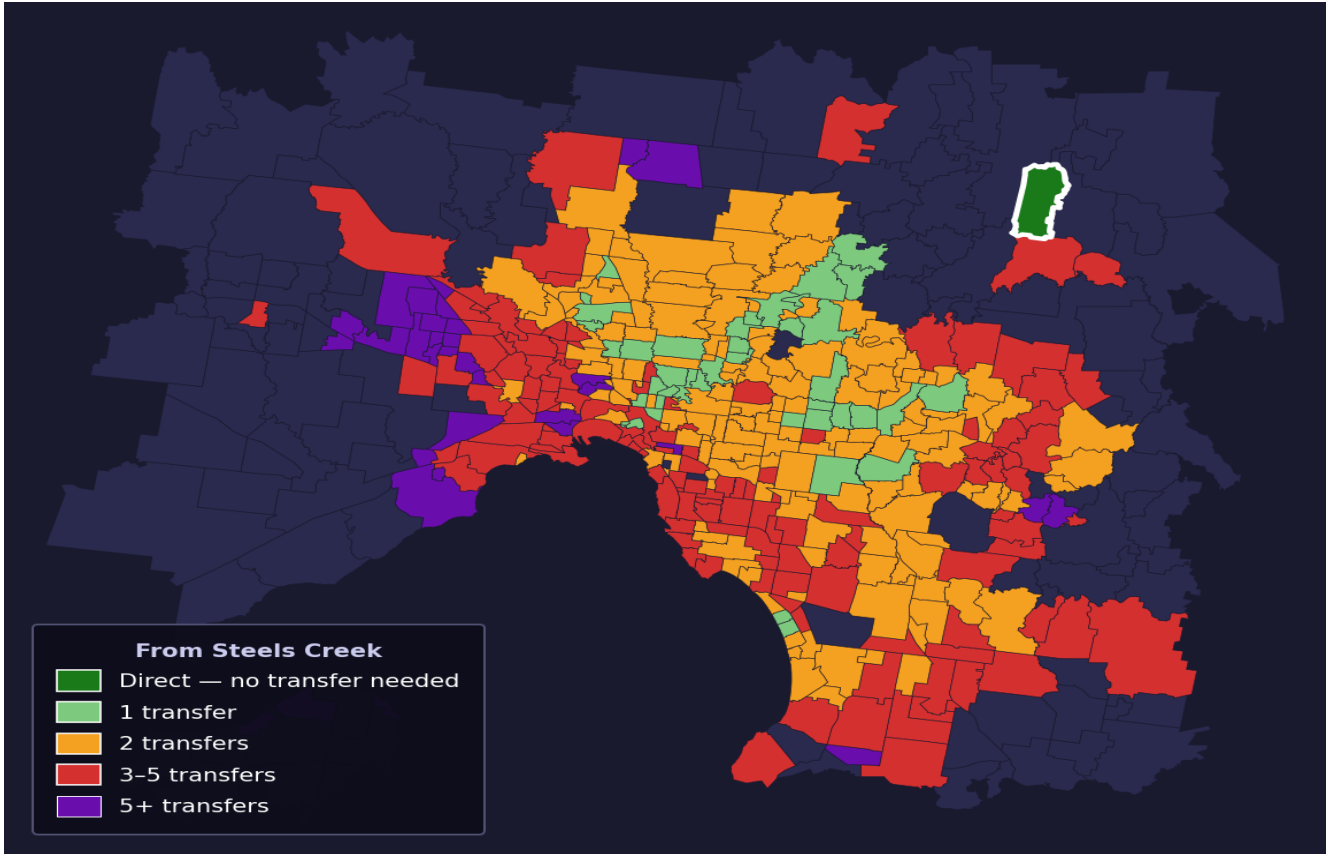

Steels Creek

Rank #307 of 450 suburbs

Composite 55 /100	Journey Quality 44 /100	Cost Efficiency 68 /100	Connectivity 61 /100
------------------------------------	--	--	---------------------------------------

Direct (0 transfers)	0 of 450
1 transfer	41 of 450
2 transfers	156 of 450
3-5 transfers	133 of 450
5+ transfers	119 of 450

Destination	Time	Single Trip	Weekly
Melbourne CBD	89 min	\$5.26	\$48.68/wk
Frankston	147 min	\$7.34	\$55.08/wk
Melbourne Airport	143 min	\$6.90	
Box Hill	88 min	\$5.71	\$53.25/wk
Dandenong	129 min	\$6.89	\$53.99/wk