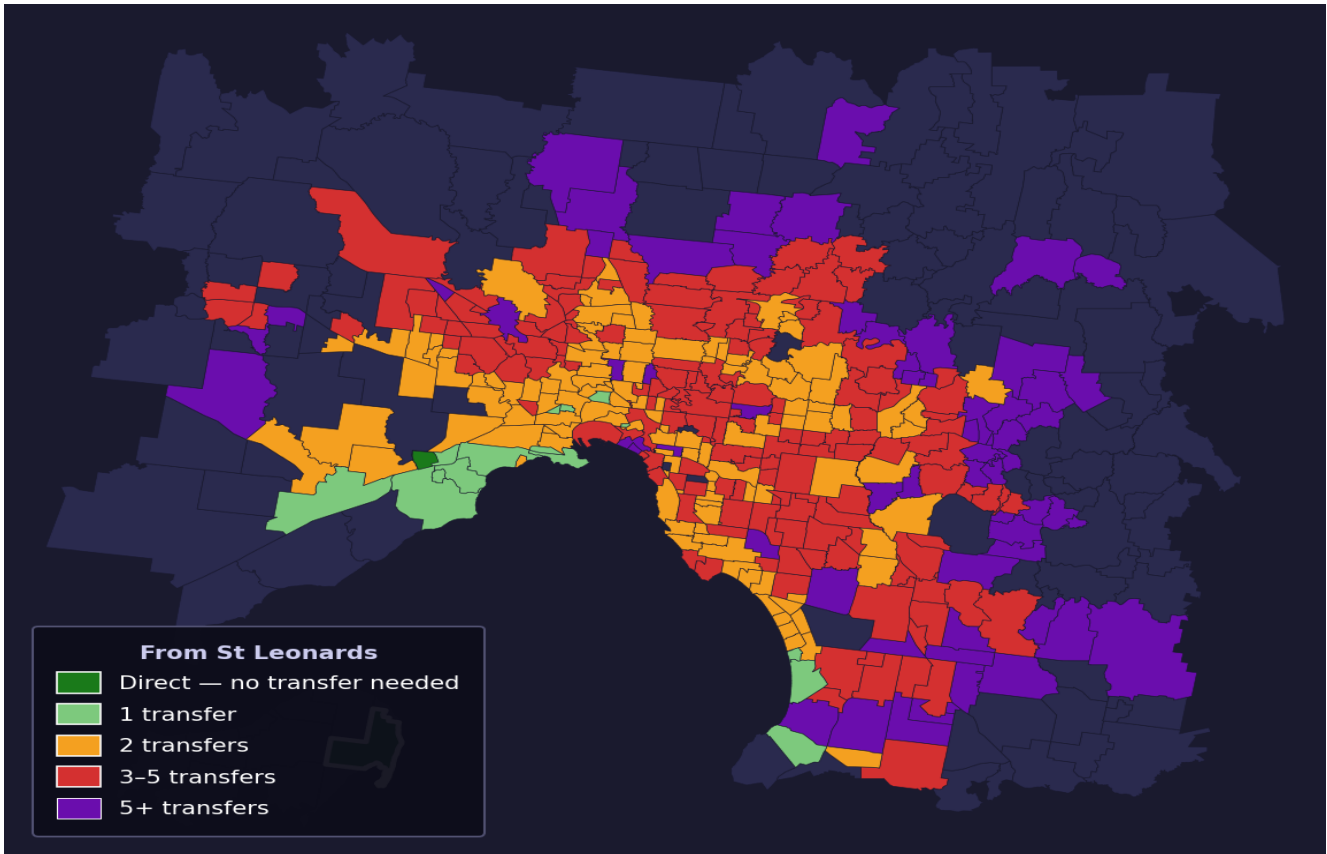

St Leonards

Rank #288 of 450 suburbs

Composite 57 _{/100}	Journey Quality 56 _{/100}	Cost Efficiency 63 _{/100}	Connectivity 52 _{/100}
---	---	---	--

Direct (0 transfers)	1 of 450
1 transfer	15 of 450
2 transfers	121 of 450
3-5 transfers	161 of 450
5+ transfers	151 of 450

Destination	Time	Single Trip	Weekly
Melbourne CBD	72 min	\$4.84	\$45.34/wk
Frankston	120 min	\$7.69	\$54.63/wk
Melbourne Airport	113 min	\$6.78	
Box Hill	112 min	\$6.21	\$51.46/wk
Dandenong	123 min	\$8.14	\$57.00/wk