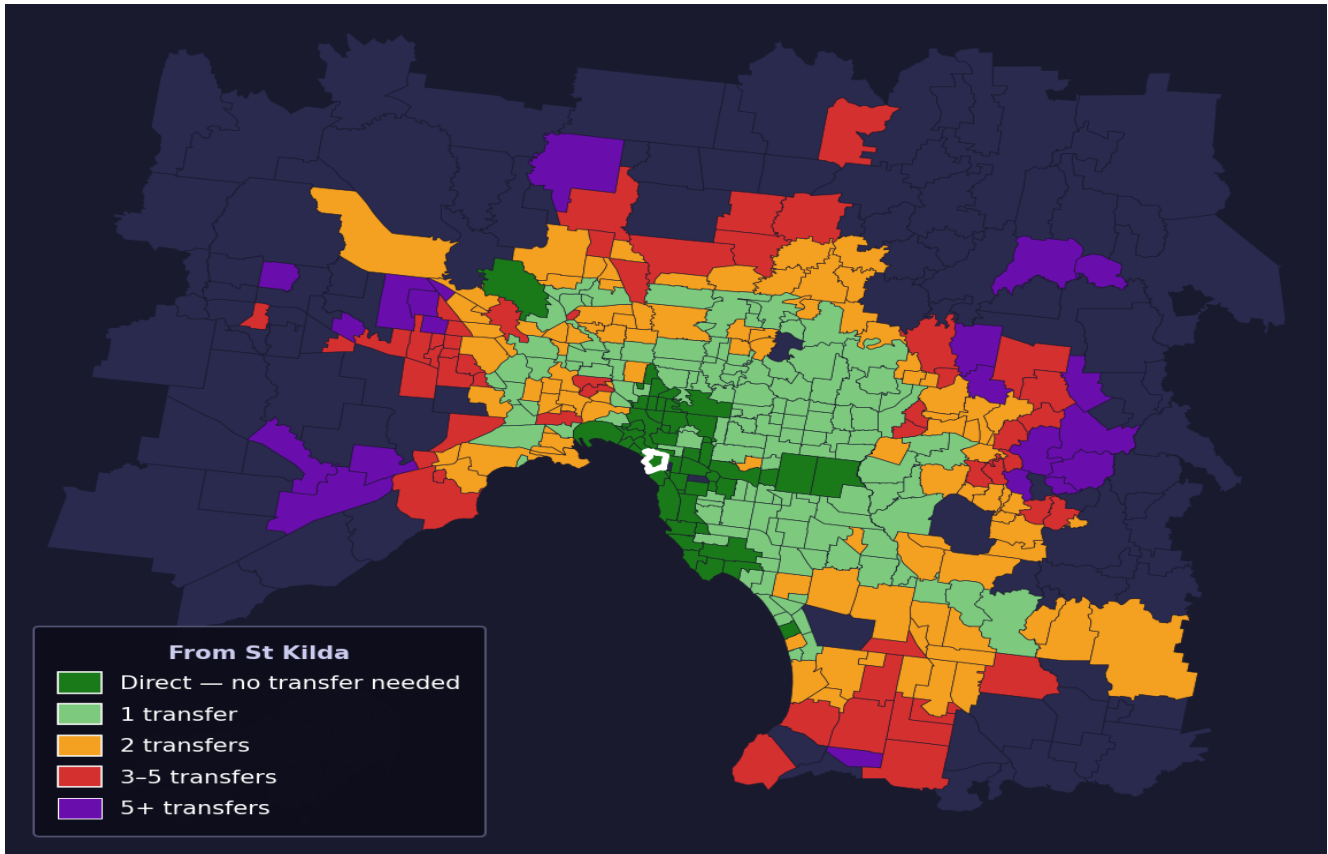

St Kilda

Rank #31 of 450 suburbs

Composite 74 _{/100}	Journey Quality 89 _{/100}	Cost Efficiency 35 _{/100}	Connectivity 82 _{/100}
---	---	---	--

Direct (0 transfers)	51 of 450
1 transfer	134 of 450
2 transfers	101 of 450
3-5 transfers	54 of 450
5+ transfers	109 of 450

Destination	Time	Single Trip	Weekly
Melbourne CBD	28 min	\$3.14	\$31.40/wk
Frankston	84 min	\$5.54	\$55.24/wk
Melbourne Airport	97 min	\$5.85	
Box Hill	70 min	\$5.65	\$54.34/wk
Dandenong	80 min	\$5.52	\$53.58/wk