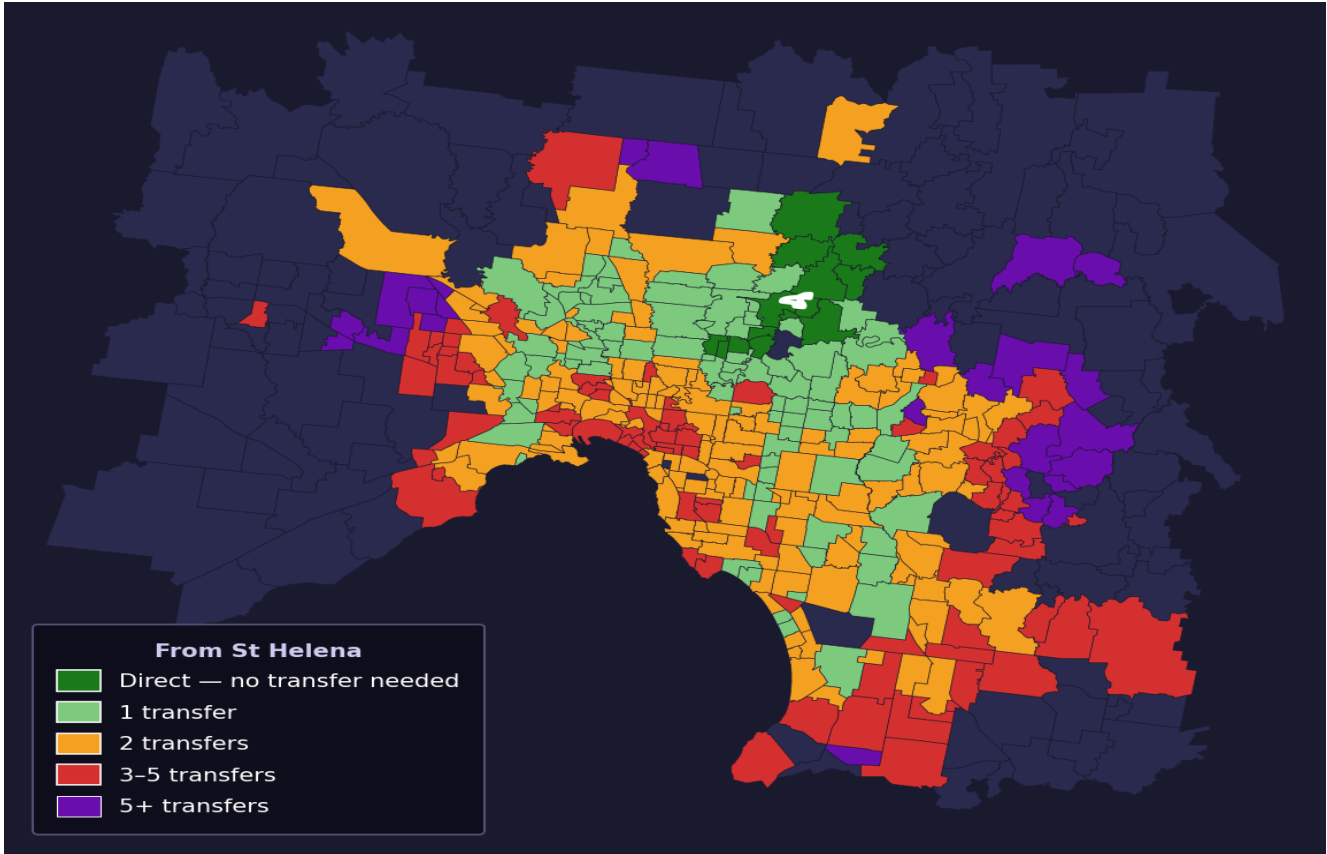

St Helena

Rank #296 of 450 suburbs

Composite 56 _{/100}	Journey Quality 42 _{/100}	Cost Efficiency 64 _{/100}	Connectivity 70 _{/100}
---	---	---	--

Direct (0 transfers)	14 of 450
1 transfer	90 of 450
2 transfers	147 of 450
3-5 transfers	82 of 450
5+ transfers	116 of 450

Destination	Time	Single Trip	Weekly
Melbourne CBD	92 min	\$6.21	\$57.00/wk
Frankston	144 min	\$4.03	\$40.30/wk
Melbourne Airport	99 min	\$4.03	
Box Hill	90 min	\$5.68	\$53.80/wk
Dandenong	129 min	\$4.03	\$40.30/wk