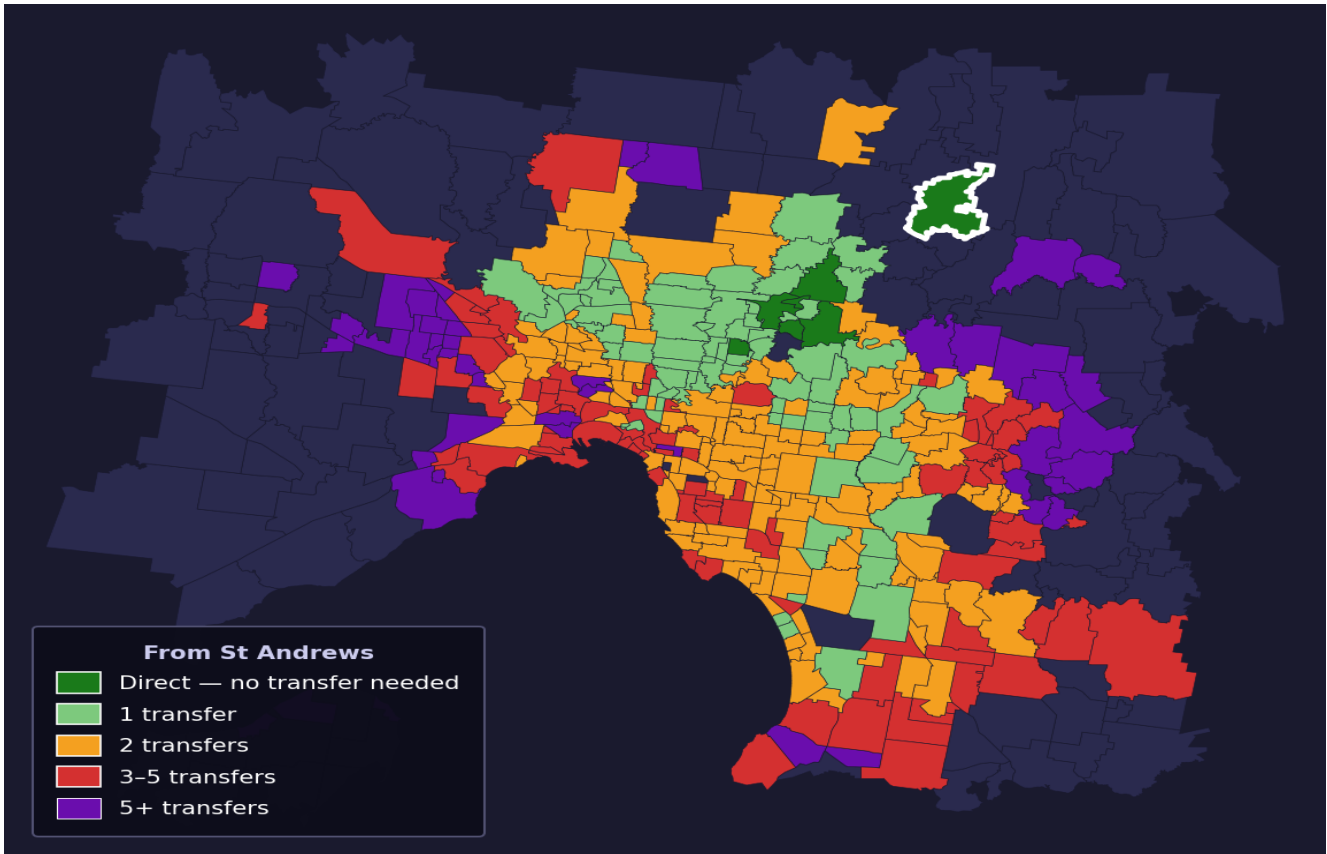

St Andrews

Rank #261 of 450 suburbs

Composite 59 _{/100}	Journey Quality 51 _{/100}	Cost Efficiency 66 _{/100}	Connectivity 66 _{/100}
---	---	---	--

Direct (0 transfers)	6 of 450
1 transfer	79 of 450
2 transfers	145 of 450
3-5 transfers	88 of 450
5+ transfers	131 of 450

Destination	Time	Single Trip	Weekly
Melbourne CBD	80 min	\$4.76	\$46.61/wk
Frankston	150 min	\$7.55	\$53.90/wk
Melbourne Airport	128 min	\$5.88	
Box Hill	96 min	\$6.02	\$55.51/wk
Dandenong	136 min	\$7.11	\$52.72/wk