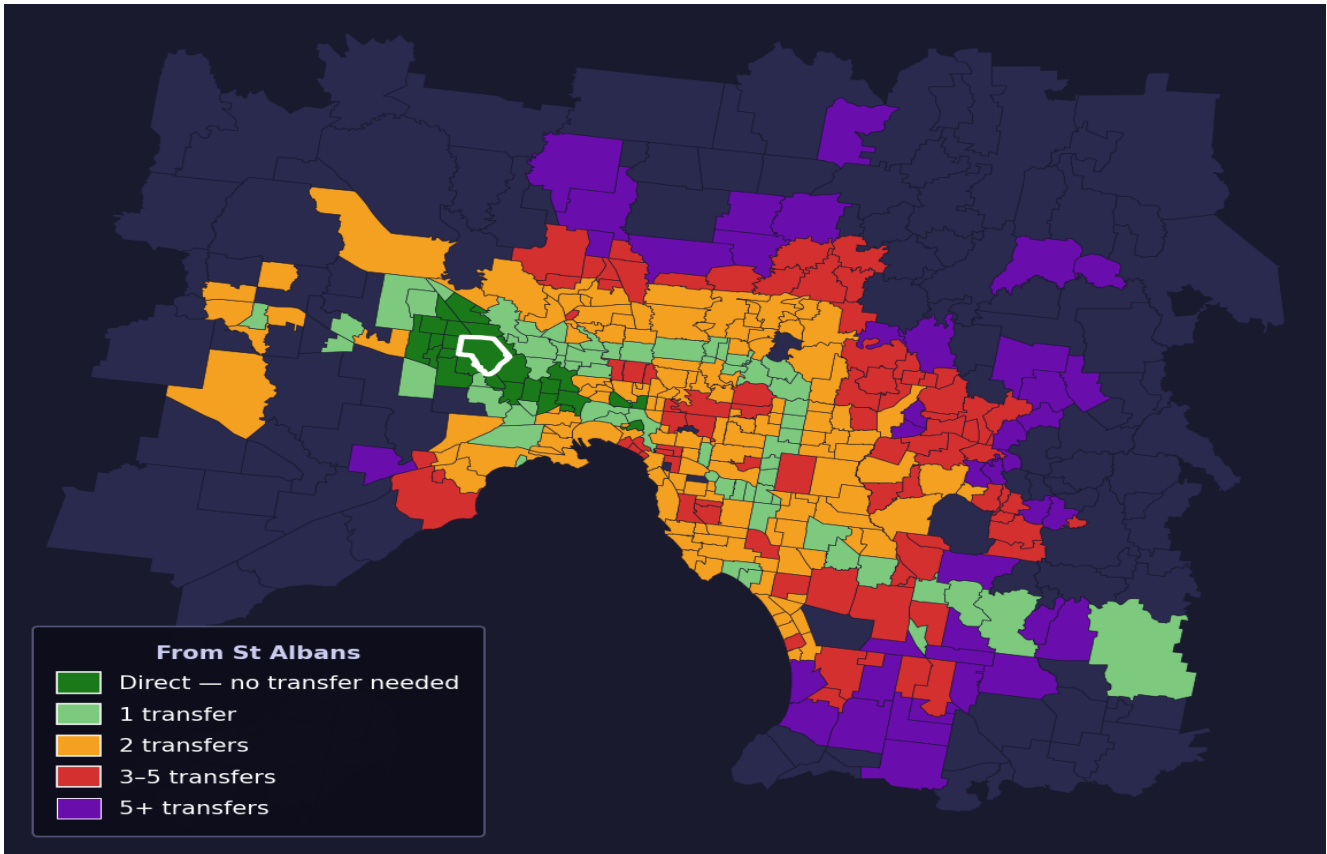

# St Albans

Rank #166 of 450 suburbs

<b>Composite</b> <b>67</b> <sub>/100</sub>	<b>Journey Quality</b> <b>78</b> <sub>/100</sub>	<b>Cost Efficiency</b> <b>49</b> <sub>/100</sub>	<b>Connectivity</b> <b>67</b> <sub>/100</sub>
---	---	---	--

Direct (0 transfers)	26 of 450
1 transfer	63 of 450
2 transfers	142 of 450
3-5 transfers	82 of 450
5+ transfers	136 of 450

Destination	Time	Single Trip	Weekly
Melbourne CBD	43 min	\$3.76	\$37.60/wk
Frankston	118 min	\$7.55	\$57.00/wk
Melbourne Airport	69 min	\$5.06	
Box Hill	94 min	\$5.79	\$57.00/wk
Dandenong	108 min	\$7.86	\$57.00/wk