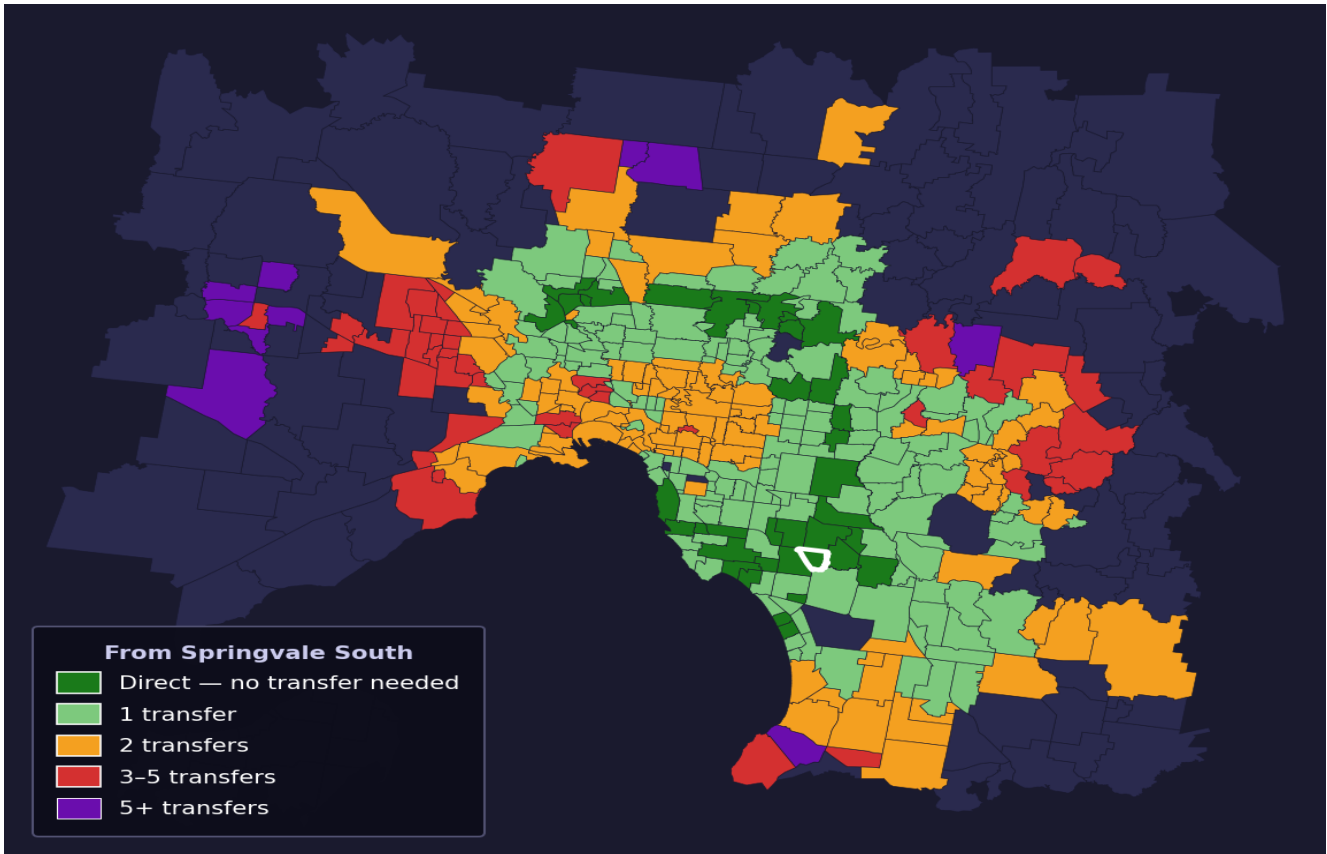

# Springvale South

Rank #176 of 450 suburbs

<b>Composite</b> <b>67</b> /100	<b>Journey Quality</b> <b>62</b> /100	<b>Cost Efficiency</b> <b>53</b> /100	<b>Connectivity</b> <b>86</b> /100
------------------------------------	--	--	---------------------------------------

Direct (0 transfers)	37 of 450
1 transfer	163 of 450
2 transfers	112 of 450
3-5 transfers	44 of 450
5+ transfers	93 of 450

Destination	Time	Single Trip	Weekly
Melbourne CBD	64 min	\$5.15	\$51.48/wk
Frankston	57 min	\$5.85	\$57.00/wk
Melbourne Airport	141 min	\$8.65	
Box Hill	69 min	\$5.06	\$50.60/wk
Dandenong	43 min	\$3.84	\$38.38/wk