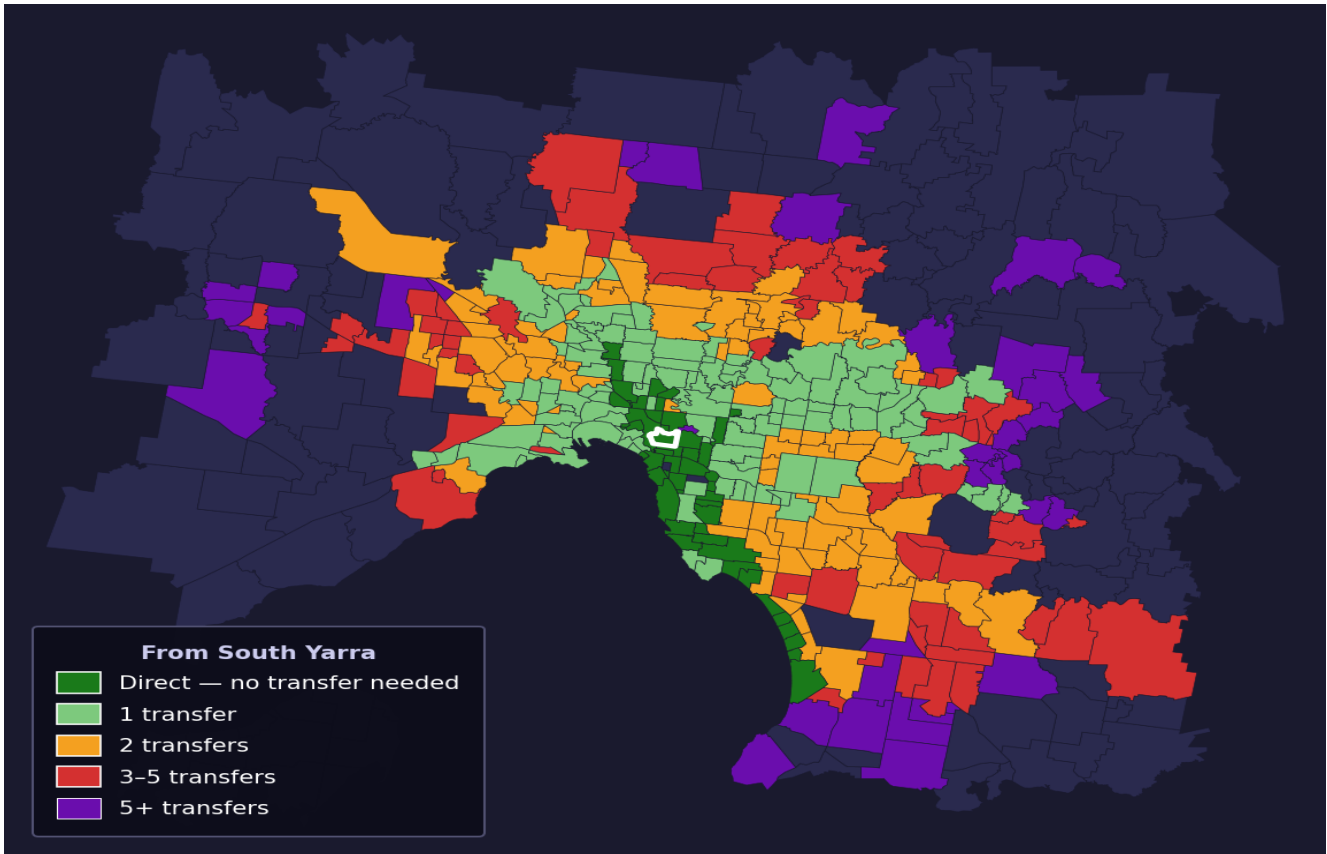

# South Yarra

Rank #155 of 450 suburbs

<b>Composite</b> <b>68</b> /100	<b>Journey Quality</b> <b>95</b> /100	<b>Cost Efficiency</b> <b>10</b> /100	<b>Connectivity</b> <b>76</b> /100
------------------------------------	--	--	---------------------------------------

Direct (0 transfers)	48 of 450
1 transfer	113 of 450
2 transfers	96 of 450
3-5 transfers	64 of 450
5+ transfers	128 of 450

Destination	Time	Single Trip	Weekly
Melbourne CBD	20 min	\$3.05	\$30.52/wk
Frankston	65 min	\$5.79	\$57.00/wk
Melbourne Airport	78 min	\$5.14	
Box Hill	58 min	\$5.00	\$50.04/wk
Dandenong	63 min	\$5.37	\$53.70/wk