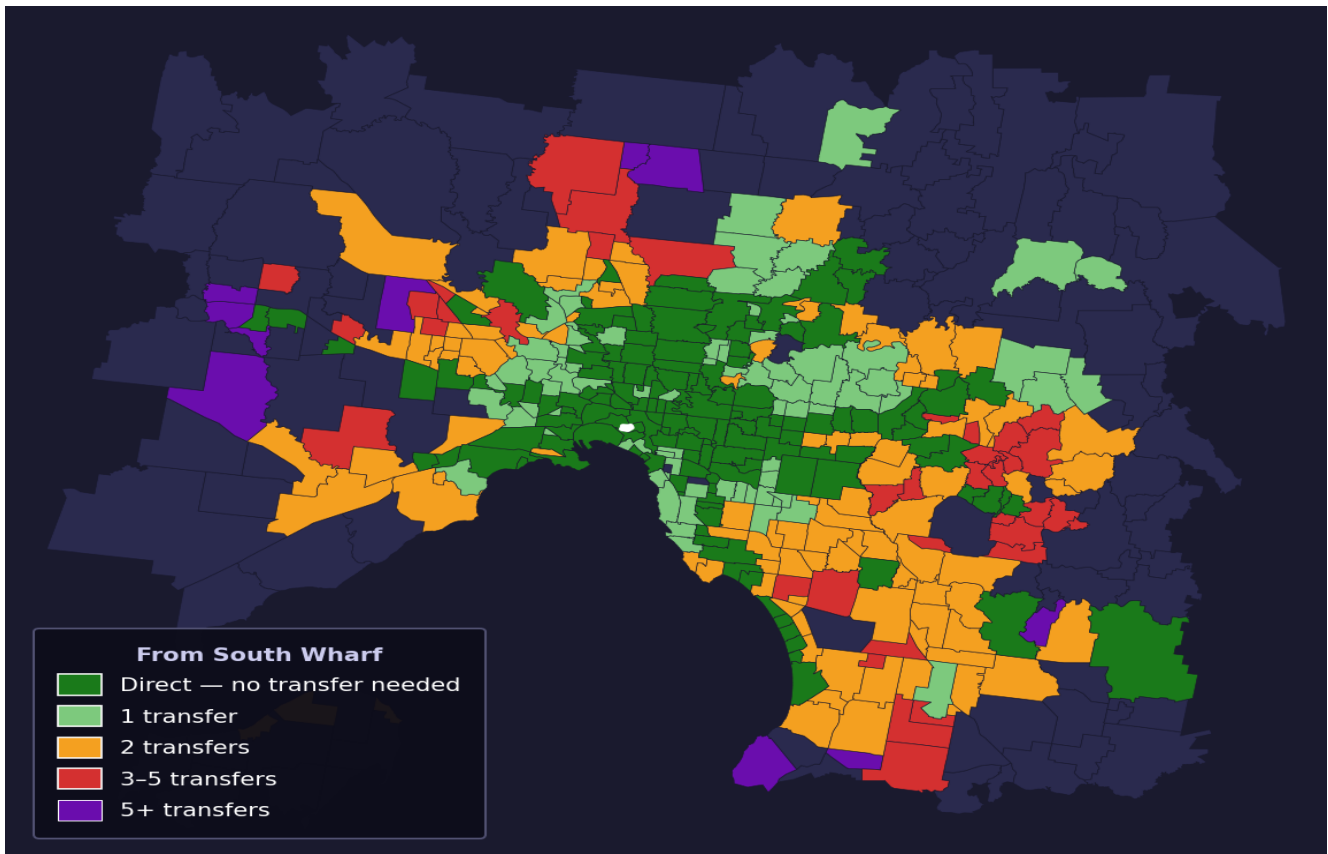

# South Wharf

Rank #2 of 450 suburbs

<b>Composite</b> <b>79</b> <sub>/100</sub>	<b>Journey Quality</b> <b>96</b> <sub>/100</sub>	<b>Cost Efficiency</b> <b>28</b> <sub>/100</sub>	<b>Connectivity</b> <b>97</b> <sub>/100</sub>
---	---	---	--

Direct (0 transfers)	145 of 450
1 transfer	77 of 450
2 transfers	103 of 450
3-5 transfers	37 of 450
5+ transfers	87 of 450

Destination	Time	Single Trip	Weekly
Melbourne CBD	19 min	\$2.31	\$23.10/wk
Frankston	101 min	\$6.66	\$57.00/wk
Melbourne Airport	67 min	\$4.34	
Box Hill	58 min	\$4.04	\$40.38/wk
Dandenong	85 min	\$5.00	\$48.60/wk