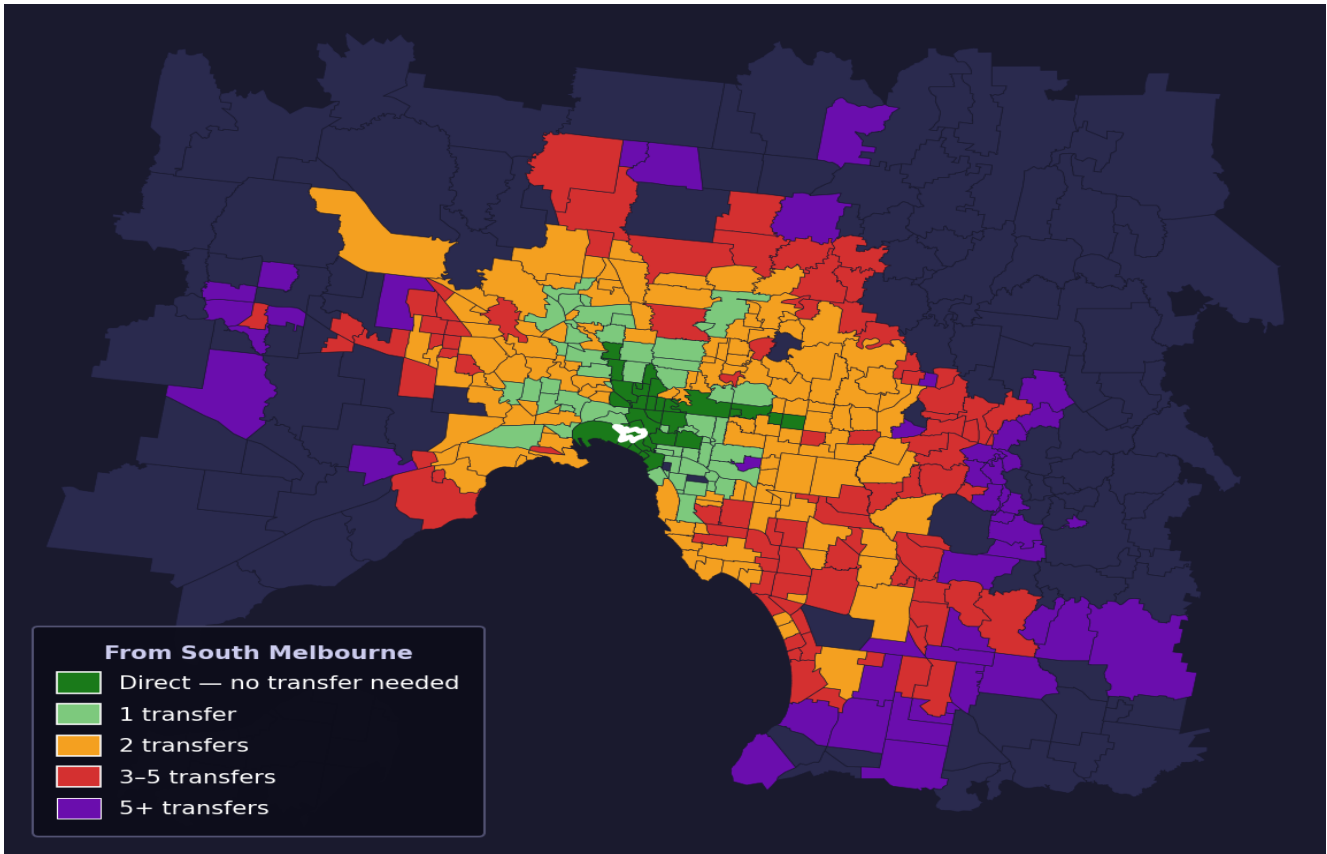

South Melbourne

Rank #95 of 450 suburbs

Composite 71 _{/100}	Journey Quality 94 _{/100}	Cost Efficiency 38 _{/100}	Connectivity 64 _{/100}
---	---	---	--

Direct (0 transfers)	29 of 450
1 transfer	55 of 450
2 transfers	130 of 450
3-5 transfers	90 of 450
5+ transfers	145 of 450

Destination	Time	Single Trip	Weekly
Melbourne CBD	22 min	\$2.37	\$23.72/wk
Frankston	96 min	\$6.27	\$57.00/wk
Melbourne Airport	69 min	\$4.34	
Box Hill	69 min	\$4.78	\$47.76/wk
Dandenong	86 min	\$5.21	\$50.66/wk