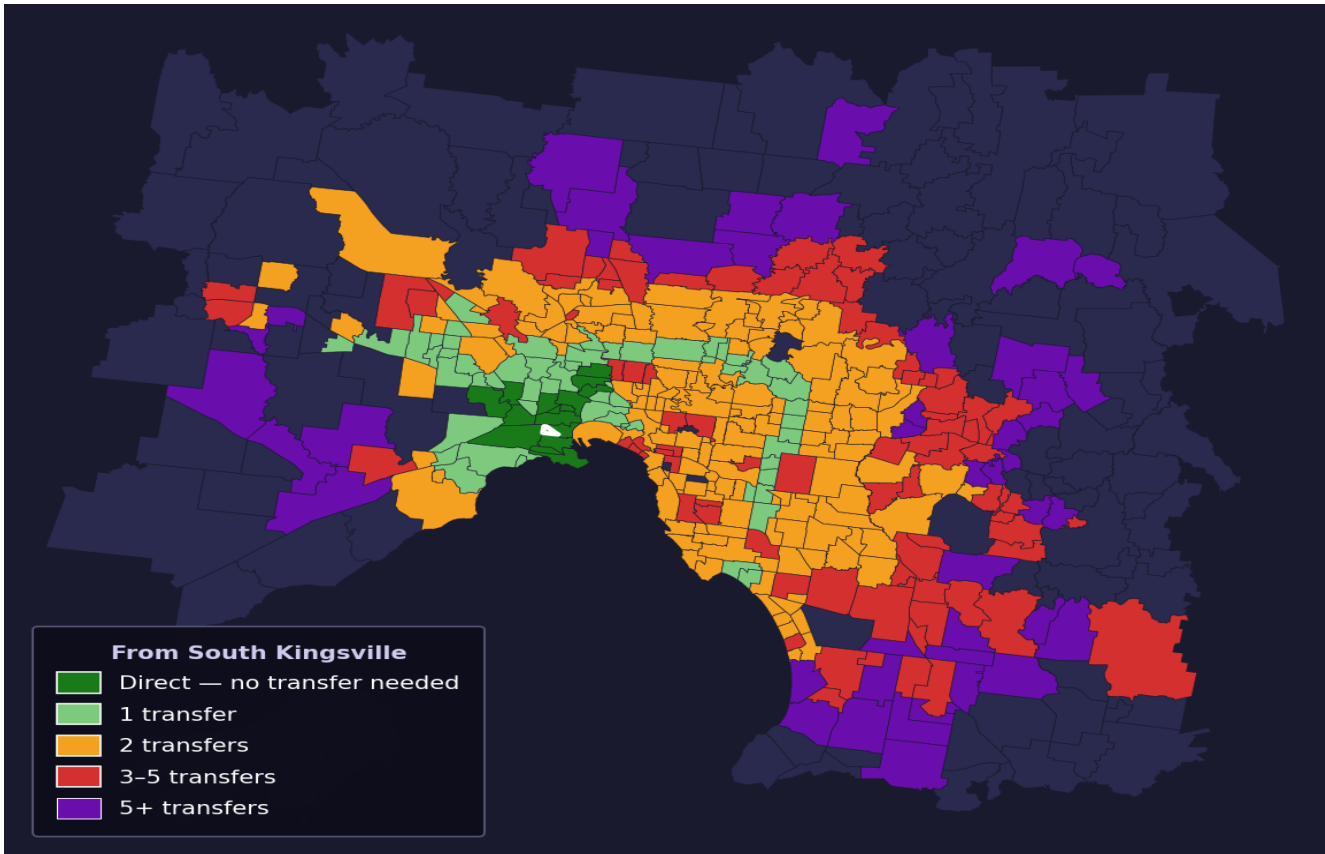

# South Kingsville

Rank #130 of 450 suburbs

<b>Composite</b> <b>69</b> <sub>/100</sub>	<b>Journey Quality</b> <b>77</b> <sub>/100</sub>	<b>Cost Efficiency</b> <b>60</b> <sub>/100</sub>	<b>Connectivity</b> <b>65</b> <sub>/100</sub>
---	---	---	--

<b>Direct (0 transfers)</b>	<b>16 of 450</b>
<b>1 transfer</b>	<b>59 of 450</b>
<b>2 transfers</b>	<b>154 of 450</b>
<b>3-5 transfers</b>	<b>83 of 450</b>
<b>5+ transfers</b>	<b>137 of 450</b>

Destination	Time	Single Trip	Weekly
Melbourne CBD	44 min	\$3.03	<b>\$30.30/wk</b>
Frankston	113 min	\$6.82	<b>\$57.00/wk</b>
Melbourne Airport	87 min	\$5.06	
Box Hill	104 min	\$5.37	<b>\$53.70/wk</b>
Dandenong	106 min	\$7.13	<b>\$57.00/wk</b>