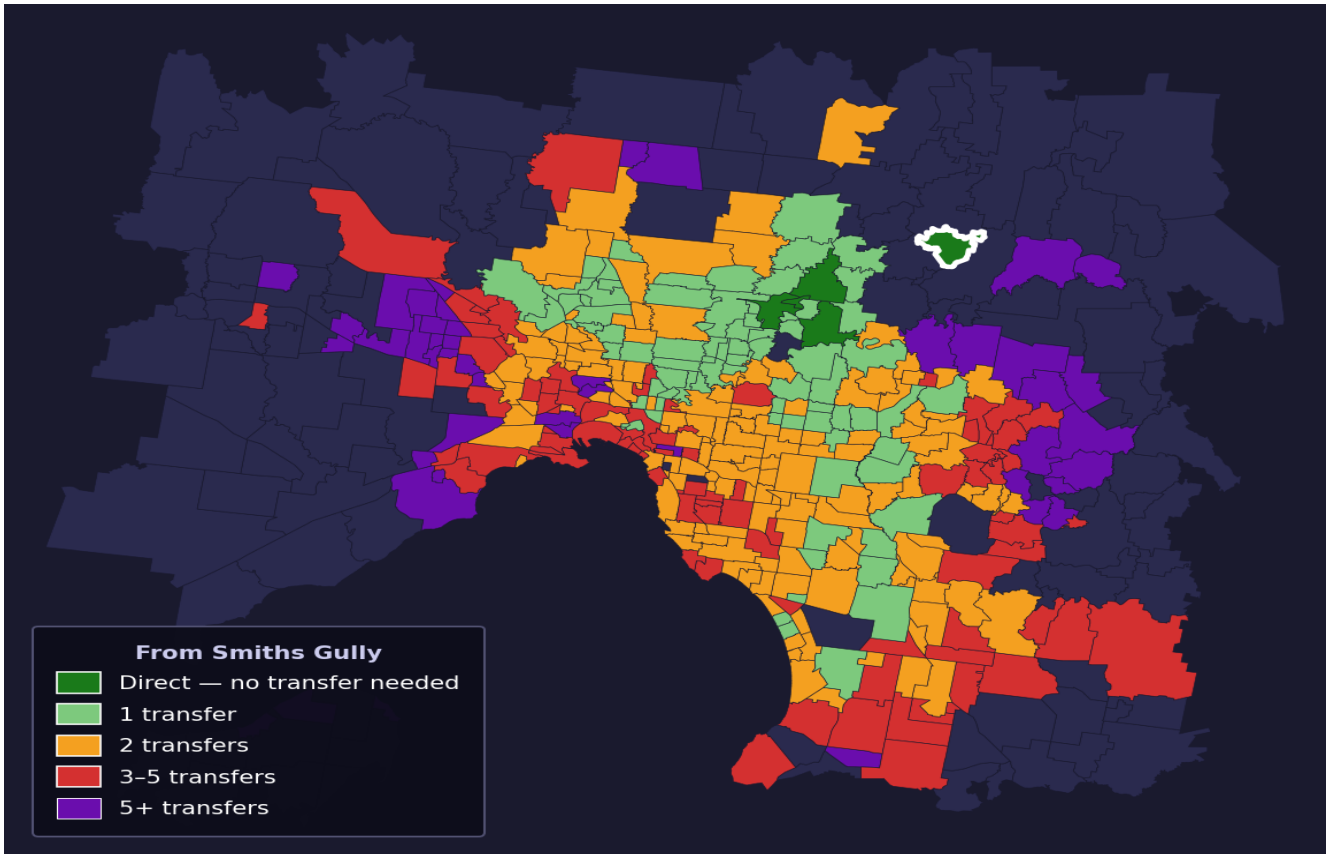

Smiths Gully

Rank #243 of 450 suburbs

Composite 61 /100	Journey Quality 54 /100	Cost Efficiency 65 /100	Connectivity 66 /100
------------------------------------	--	--	---------------------------------------

Direct (0 transfers)	4 of 450
1 transfer	81 of 450
2 transfers	146 of 450
3-5 transfers	87 of 450
5+ transfers	131 of 450

Destination	Time	Single Trip	Weekly
Melbourne CBD	75 min	\$4.49	\$44.45/wk
Frankston	148 min	\$8.15	\$55.95/wk
Melbourne Airport	130 min	\$6.15	
Box Hill	95 min	\$6.01	\$55.88/wk
Dandenong	132 min	\$7.39	\$54.90/wk