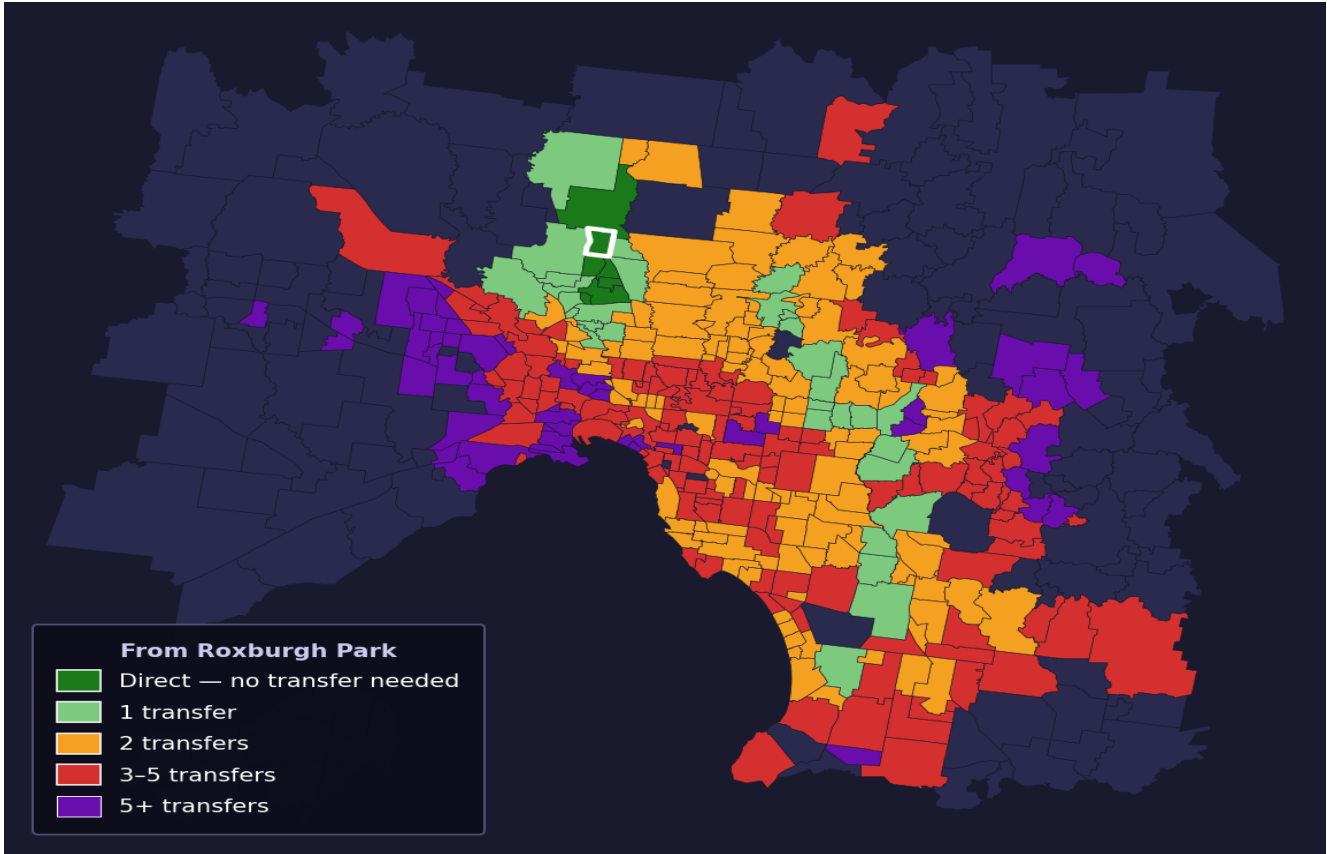

Roxburgh Park

Rank #262 of 450 suburbs

Composite 59 /100	Journey Quality 60 /100	Cost Efficiency 62 /100	Connectivity 54 /100
------------------------------------	--	--	---------------------------------------

Direct (0 transfers)	6 of 450
1 transfer	31 of 450
2 transfers	119 of 450
3-5 transfers	139 of 450
5+ transfers	154 of 450

Destination	Time	Single Trip	Weekly
Melbourne CBD	67 min	\$4.34	\$43.40/wk
Frankston	136 min	\$8.13	\$57.00/wk
Melbourne Airport	72 min	\$5.06	
Box Hill	150 min	\$8.13	\$57.00/wk
Dandenong	123 min	\$6.37	\$57.00/wk