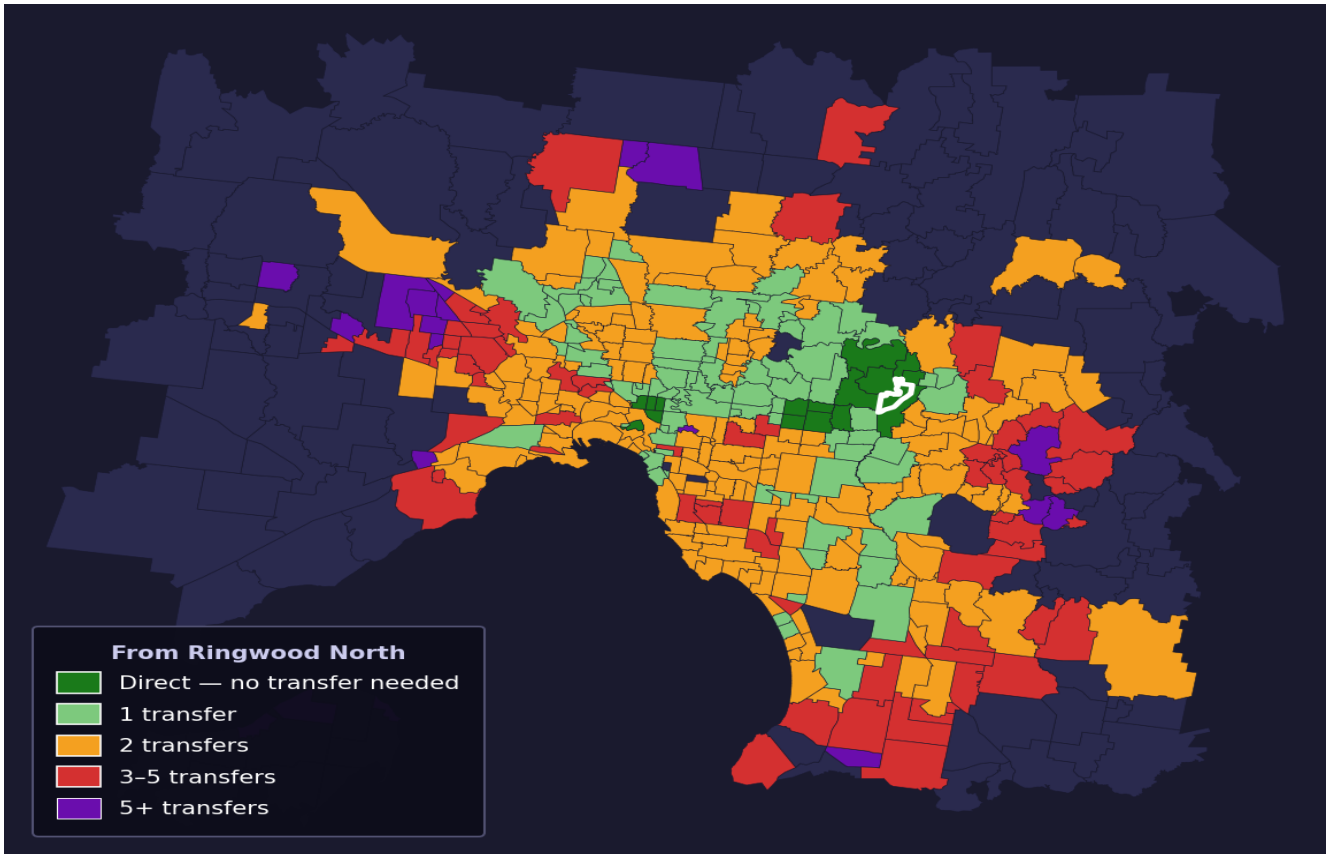

# Ringwood North

Rank #264 of 450 suburbs

<b>Composite</b> <b>59</b> <sub>/100</sub>	<b>Journey Quality</b> <b>46</b> <sub>/100</sub>	<b>Cost Efficiency</b> <b>65</b> <sub>/100</sub>	<b>Connectivity</b> <b>73</b> <sub>/100</sub>
---	---	---	--

<b>Direct (0 transfers)</b>	<b>16 of 450</b>
<b>1 transfer</b>	<b>87 of 450</b>
<b>2 transfers</b>	<b>173 of 450</b>
<b>3-5 transfers</b>	<b>68 of 450</b>
<b>5+ transfers</b>	<b>105 of 450</b>

Destination	Time	Single Trip	Weekly
Melbourne CBD	86 min	\$5.17	\$51.70/wk
Frankston	160 min	\$7.34	\$57.00/wk
Melbourne Airport	145 min	\$7.20	
Box Hill	69 min	\$5.31	\$53.10/wk
Dandenong	124 min	\$7.34	\$57.00/wk