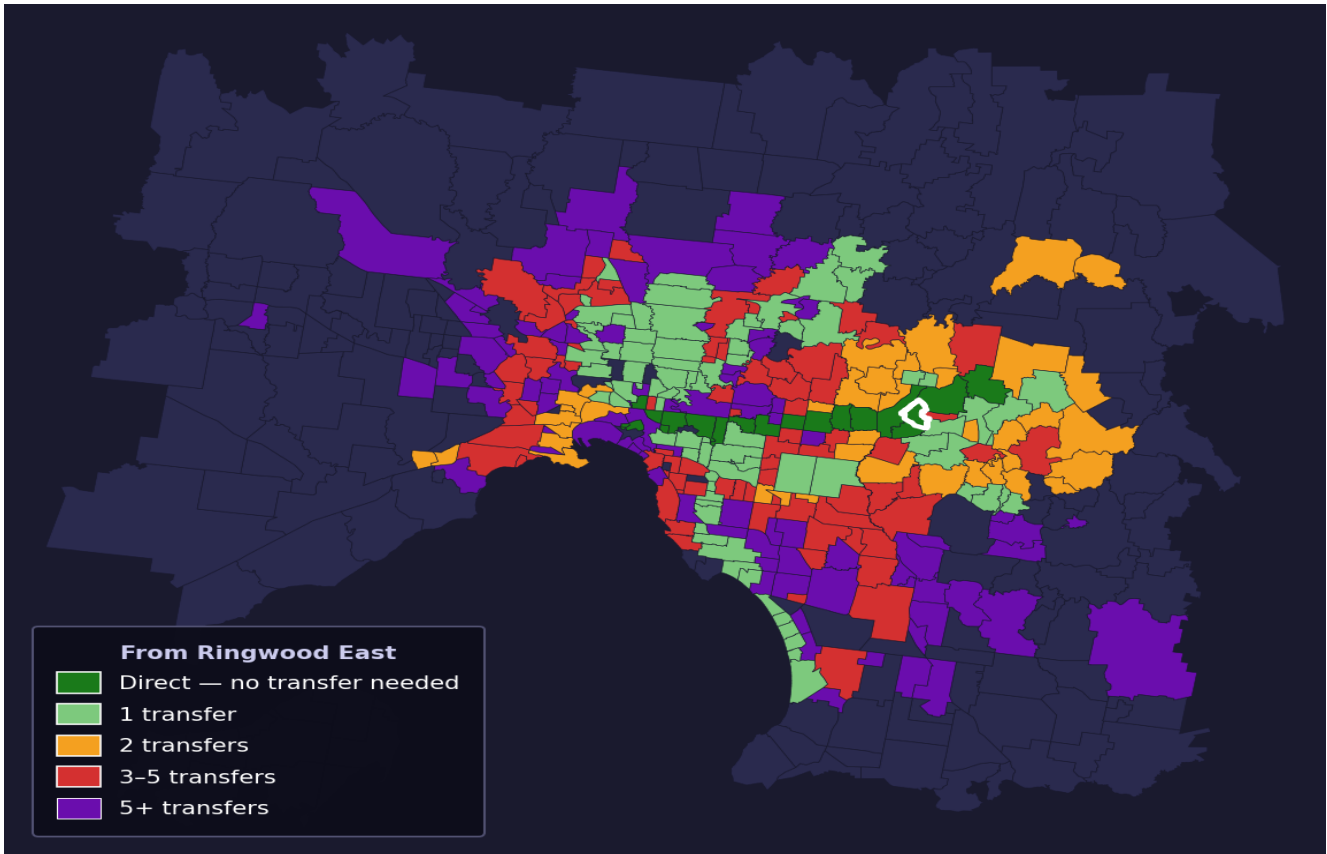

# Ringwood East

Rank #263 of 450 suburbs

<b>Composite</b> <b>59</b> <sub>/100</sub>	<b>Journey Quality</b> <b>67</b> <sub>/100</sub>	<b>Cost Efficiency</b> <b>56</b> <sub>/100</sub>	<b>Connectivity</b> <b>49</b> <sub>/100</sub>
---	---	---	--

Direct (0 transfers)	18 of 450
1 transfer	79 of 450
2 transfers	39 of 450
3-5 transfers	80 of 450
5+ transfers	233 of 450

Destination	Time	Single Trip	Weekly
Melbourne CBD	58 min	\$4.34	\$43.40/wk
Frankston	111 min	\$5.21	\$51.88/wk
Melbourne Airport	127 min	\$6.68	
Box Hill	26 min	\$3.76	\$37.60/wk
Dandenong	75 min	\$5.21	\$51.88/wk