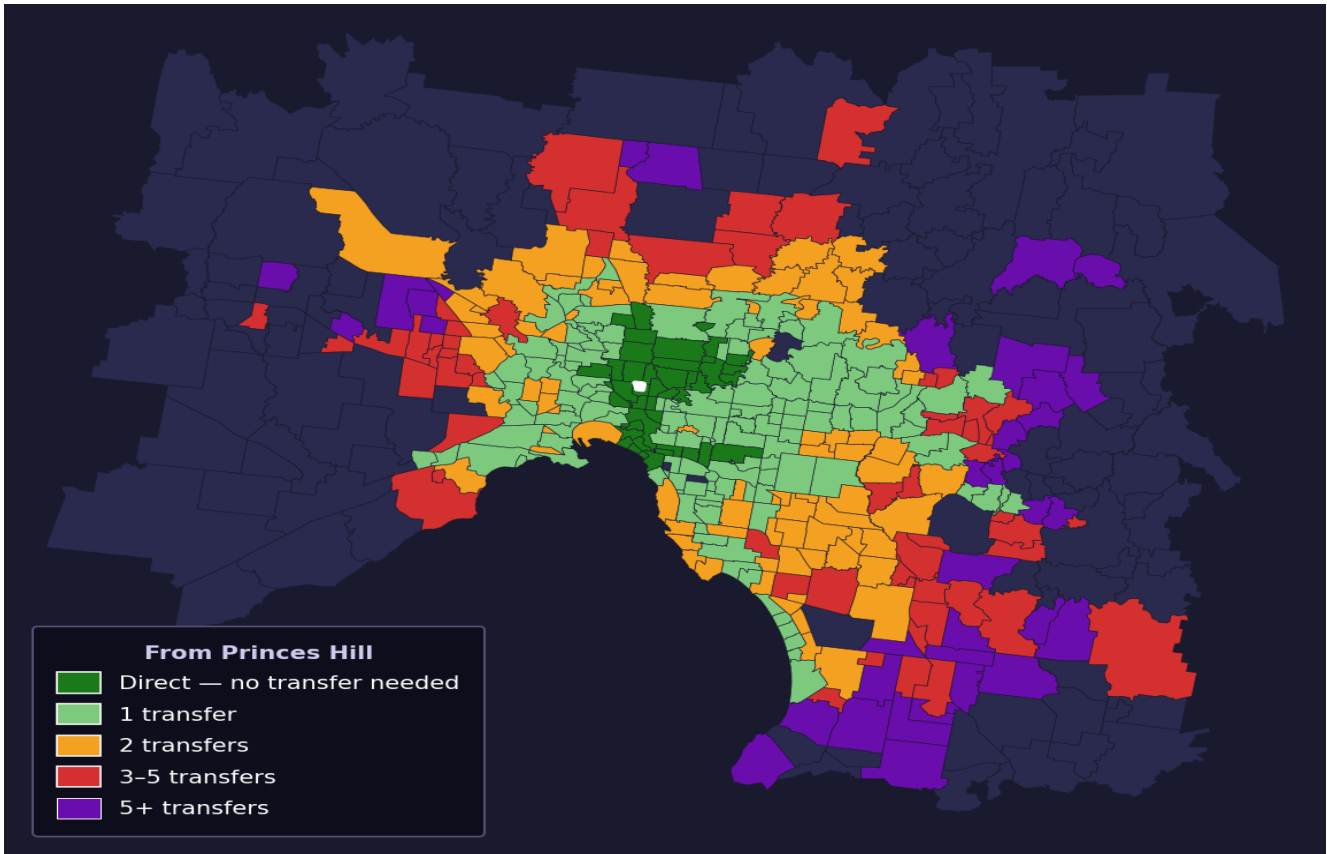

Princes Hill

Rank #116 of 450 suburbs

Composite 70 _{/100}	Journey Quality 92 _{/100}	Cost Efficiency 22 _{/100}	Connectivity 76 _{/100}
---	---	---	--

Direct (0 transfers)	42 of 450
1 transfer	133 of 450
2 transfers	84 of 450
3-5 transfers	57 of 450
5+ transfers	133 of 450

Destination	Time	Single Trip	Weekly
Melbourne CBD	24 min	\$3.14	\$31.40/wk
Frankston	104 min	\$6.93	\$57.00/wk
Melbourne Airport	99 min	\$5.48	
Box Hill	77 min	\$5.12	\$51.16/wk
Dandenong	86 min	\$5.48	\$54.80/wk