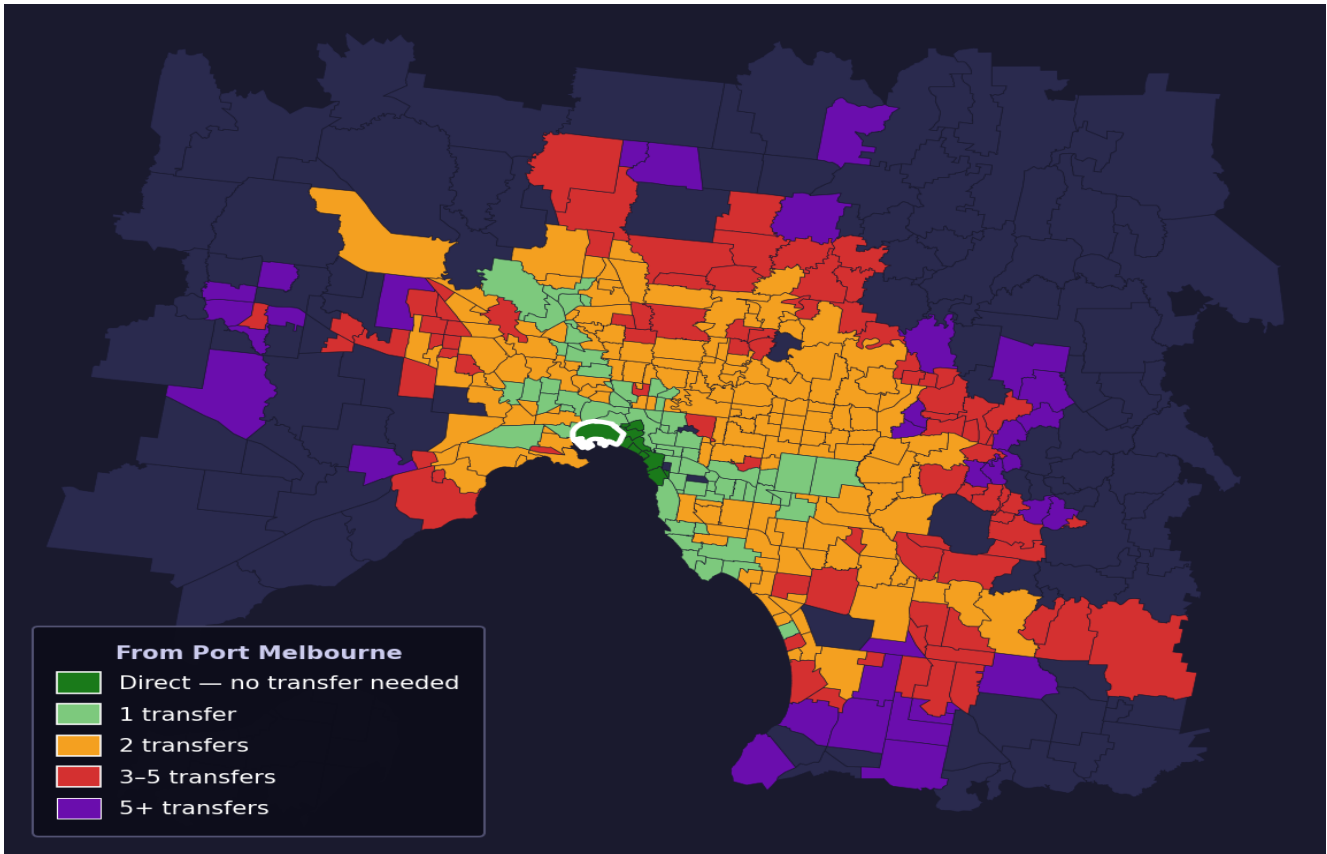

Port Melbourne

Rank #135 of 450 suburbs

Composite 69 /100	Journey Quality 84 /100	Cost Efficiency 46 /100	Connectivity 65 /100
------------------------------------	--	--	---------------------------------------

Direct (0 transfers)	9 of 450
1 transfer	64 of 450
2 transfers	161 of 450
3-5 transfers	86 of 450
5+ transfers	129 of 450

Destination	Time	Single Trip	Weekly
Melbourne CBD	34 min	\$3.20	\$32.02/wk
Frankston	114 min	\$7.40	\$57.00/wk
Melbourne Airport	81 min	\$5.23	
Box Hill	81 min	\$4.78	\$46.54/wk
Dandenong	95 min	\$5.42	\$54.00/wk