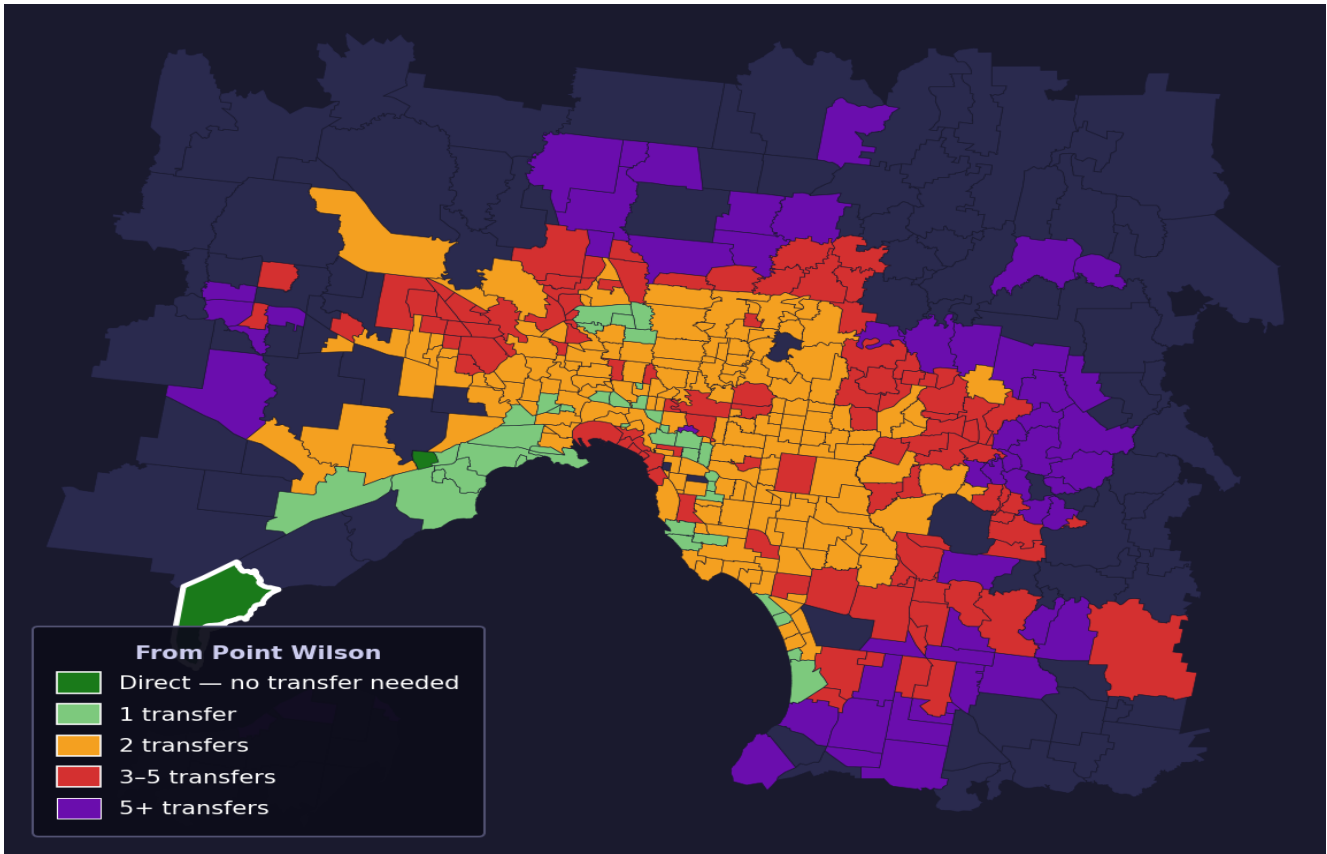

# Point Wilson

Rank #234 of 450 suburbs

<b>Composite</b> <b>62</b> /100	<b>Journey Quality</b> <b>62</b> /100	<b>Cost Efficiency</b> <b>62</b> /100	<b>Connectivity</b> <b>62</b> /100
------------------------------------	--	--	---------------------------------------

Direct (0 transfers)	1 of 450
1 transfer	40 of 450
2 transfers	172 of 450
3-5 transfers	104 of 450
5+ transfers	132 of 450

Destination	Time	Single Trip	Weekly
Melbourne CBD	65 min	\$4.28	\$42.83/wk
Frankston	135 min	\$8.26	\$57.00/wk
Melbourne Airport	103 min	\$6.23	
Box Hill	108 min	\$5.29	\$48.45/wk
Dandenong	129 min	\$8.44	\$57.00/wk