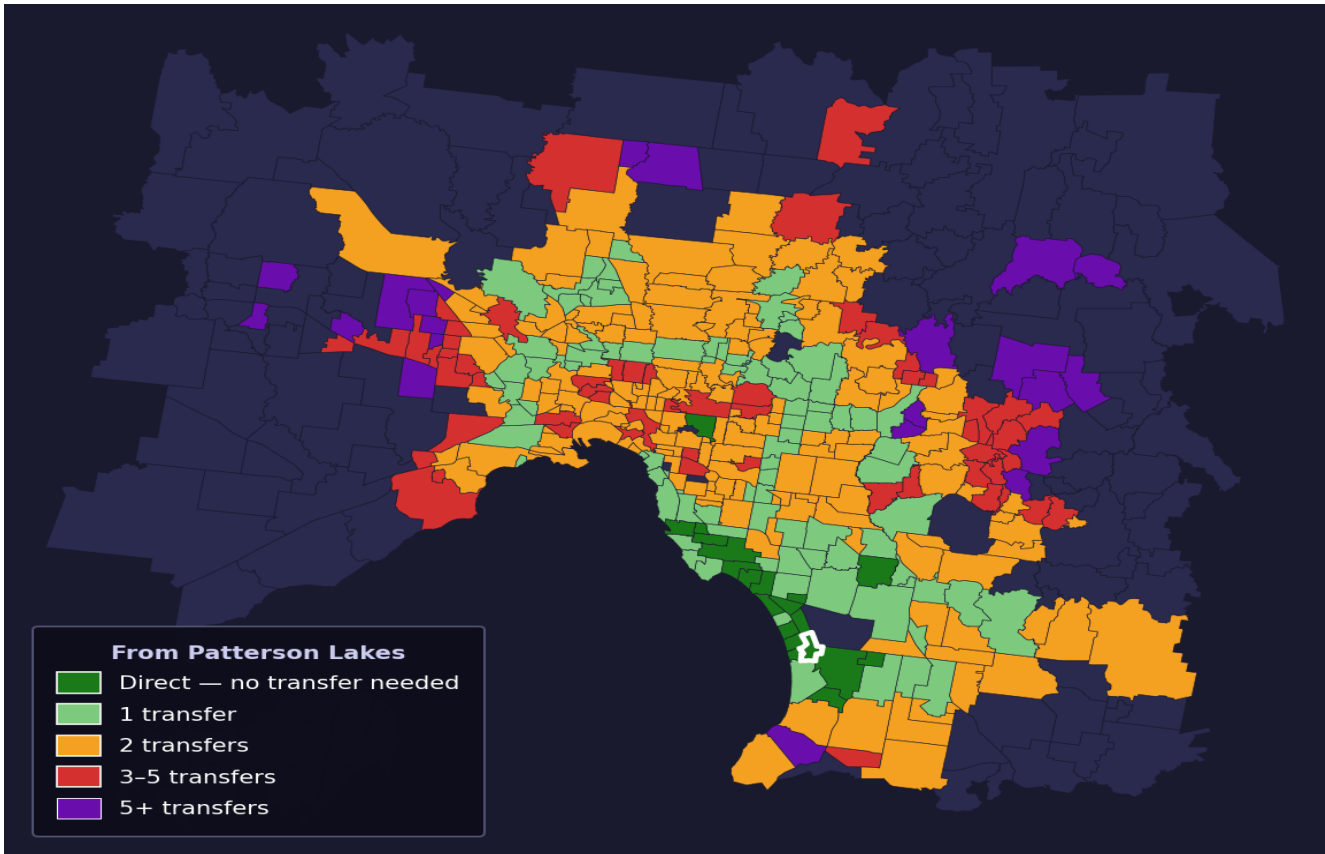

# Patterson Lakes

Rank #239 of 450 suburbs

<b>Composite</b> <b>61</b> /100	<b>Journey Quality</b> <b>54</b> /100	<b>Cost Efficiency</b> <b>59</b> /100	<b>Connectivity</b> <b>73</b> /100
------------------------------------	--	--	---------------------------------------

Direct (0 transfers)	19 of 450
1 transfer	90 of 450
2 transfers	167 of 450
3-5 transfers	57 of 450
5+ transfers	116 of 450

Destination	Time	Single Trip	Weekly
Melbourne CBD	75 min	\$5.46	\$52.88/wk
Frankston	27 min	\$3.50	\$34.97/wk
Melbourne Airport	150 min	\$6.90	
Box Hill	119 min	\$5.73	\$46.99/wk
Dandenong	81 min	\$6.05	\$55.39/wk